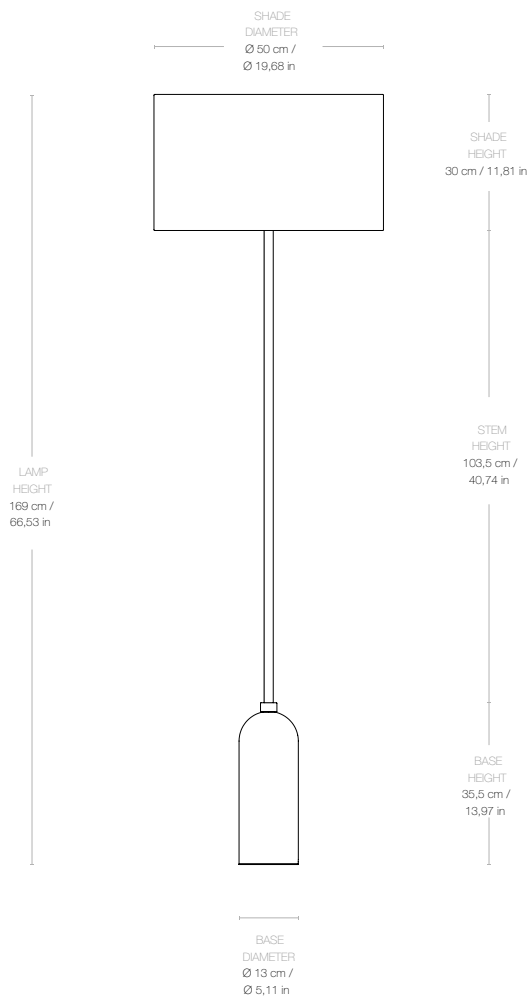

## Gravity Floor Lamp, EU

Designed by Space Copenhagen - 2018

ITEM NUMBER		
	Gravity Floor Lamp (Base: Blackened Steel, Shade: White)	10012237
	Gravity Floor Lamp (Base: Blackened Steel, Shade: Canvas)	10012236
	Gravity Floor Lamp (Base: Black Marble, Shade: White)	10012243
	Gravity Floor Lamp (Base: Black Marble, Shade: Canvas)	10012242
	Gravity Floor Lamp (Base: Grey Marble, Shade: White)	10012249
	Gravity Floor Lamp (Base: Grey Marble, Shade: Canvas)	10012248
	Gravity Floor Lamp (Base: White Marble, Shade: White)	10012255
	Gravity Floor Lamp (Base: White Marble, Shade: Canvas)	10012254

**DESCRIPTION**

The Gravity Collection designed by Space Copenhagen, consisting of two table lamps, a floor lamp, two pendants and now also two wall lamps is aesthetically contrasting strength and fragility. Taking its name from the lamp's distinctive balance between the anchoring of the heavy, cylindrical base and the lightweight, airy shade, it beautifully merges into a sculptural whole. Blending understated elegance, clean functionality and effortless in its own succinct and simple way, the Gravity Lamp gives an ambient and subtle light display and creates different moods and expressions depending on the choice of size and combination of materiality.

## Dimensions

LAMP WIDTH

50 cm

LAMP DEPTH

50 cm

LAMP HEIGHT

169 cm

SHADE DIAMETER

Ø 50 cm

SHADE HEIGHT

30 cm

BASE DIAMETER

Ø 13 cm

BASE HEIGHT

35,5 cm

STEM HEIGHT 40,74 cm