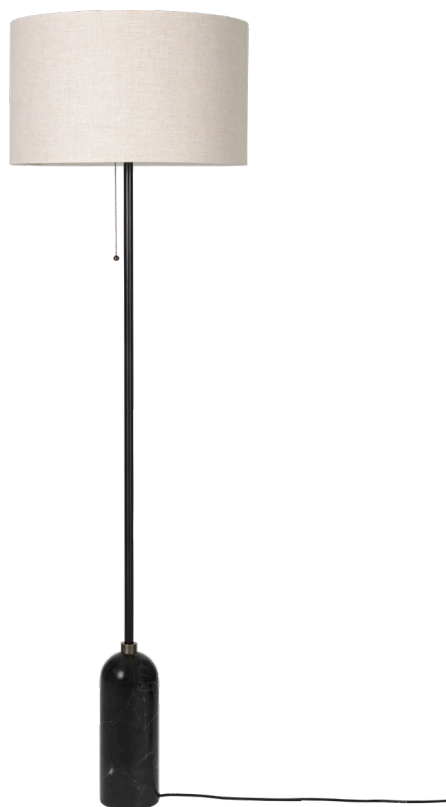

## Gravity Floor Lamp, EU

Designed by Space Copenhagen - 2018

ITEM NUMBER		
	Gravity Floor Lamp (Base: Blackened Steel, Shade: White)	10012237
	Gravity Floor Lamp (Base: Blackened Steel, Shade: Canvas)	10012236
	Gravity Floor Lamp (Base: Black Marble, Shade: White)	10012243
	Gravity Floor Lamp (Base: Black Marble, Shade: Canvas)	10012242
	Gravity Floor Lamp (Base: Grey Marble, Shade: White)	10012249
	Gravity Floor Lamp (Base: Grey Marble, Shade: Canvas)	10012248
	Gravity Floor Lamp (Base: White Marble, Shade: White)	10012255
	Gravity Floor Lamp (Base: White Marble, Shade: Canvas)	10012254

**DESCRIPTION**

The Gravity Collection designed by Space Copenhagen, consisting of two table lamps, a floor lamp, two pendants and now also two wall lamps is aesthetically contrasting strength and fragility. Taking its name from the lamp's distinctive balance between the anchoring of the heavy, cylindrical base and the lightweight, airy shade, it beautifully merges into a sculptural whole. Blending understated elegance, clean functionality and effortless in its own succinct and simple way, the Gravity Lamp gives an ambient and subtle light display and creates different moods and expressions depending on the choice of size and combination of materiality.

### Materials & Finishes

SHADE

Canvas, White

BASE FINISH

Blackened steel, Black marble, Grey Marble, White Marble

CORD SHAPE

Round

CORD COLOUR

## Dimensions

LAMP WIDTH

50 cm

LAMP DEPTH

50 cm

LAMP HEIGHT

169 cm

SHADE DIAMETER