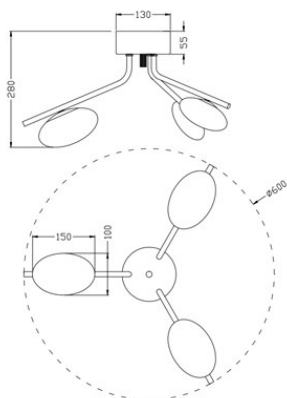

Product Specification: Imperia plafond matt svart

2022-08-31
4201890-4002

BY
RYDÉNS
GNOSJÖ - SWEDEN
SINCE 1958

LED

Bulb included	No

Shade

Shade material	Glass

Technical properties

Socket 1	G9
Socket 1 Max Watt	3W
Socket 1 (V)	230V
Socket 1	3pcs
Recommended bulb socket 1	LED
Article number recommended bulb socket 1	1652690-7002
Bulb included	No
Indoor/Outdoor	Indoor
Protection class	I
Installation method	Ceiling hook
Material	Metal

Dimmer

Dimmer included	No

Transformer

Transformer included	No

byrydens.com
info@byrydens.se

AB Rydén i Gnosjö
Box138, SE-33523 Gnosjö, Sweden
Phone +46 (0) 370 33 30 40
info@byrydens.se
www.byrydens.com