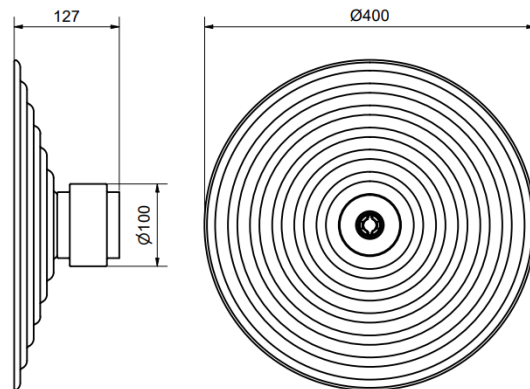

SOUND WALL LAMP (M)

PRODUCT SPECIFICATION

Item no.	HB5651
Category	Wall lamp
Material	Metal
Mounting	Wall
Cord length	1,7 m
Dimmable function	No
Voltage	230V
Socket	E14
Wattage max	18W
Classification	<input type="checkbox"/>
IP Class	IP20
Height mm	127
Ø mm	400
Light source included	No

HB5651036
White

HB5651007
Black

HB5651054
Graphite

herstal