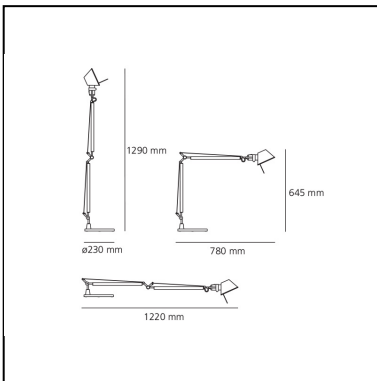

LUMINAIRE

- Watt: **100W**
- Voltage: **220V-240V**
- Delivered lumens output: **804lm**
- Efficiency: **58%**
- Efficacy: **8.04lm/W**
- CRI: **100**

Notes

Interchangeable support: table base, clamp, desk fixed support and twin support that allows two independent lamp units to be fitted. Possibility to mount LED source on E27 Socket. Complete lamp consists of body lamp + accessories

DESCRIPTION

Base and cantilevered arms in polished aluminium; diffuser in matt anodised white aluminium; joints and supports in polished aluminium. System of spring balancing. The code refers to the luminaire's body only

PRODUCT CODE: A004420

FEATURES

- Article Code: **A004420**
- Colour: **White**
- Installation: **Table**
- Material: **aluminium, steel**
- Series: **Design Collection**
- design by: **Michele De Lucchi, Giancarlo Fassina**

DIMENSIONS

- Length: **cm 78**
- Height: **cm 64.5**
- Base Diameter: **cm 23**
- Max Extension Height: **cm 129**
- Max Extension Length: **cm 122**
- Impact Resistance: **N/D**
- Glow Wire Test: **N/D°**

NOT INCLUDED SOURCES

- Category: **HALO**
- Number: **1**
- Lbs: **A60**
- Watt: **77W**
- Socket: **E27**
- Color Rendering: **1a**
- Color temperature (K): **2900K**
- Duration (h): **1000h**

ALTERNATIVE SOURCES