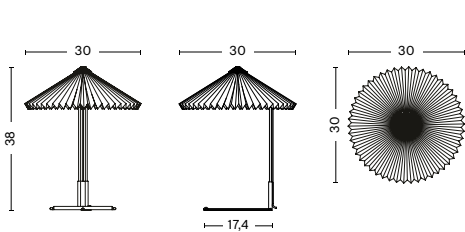

HAY X LIBERTY

PRODUCT FACT SHEET

HAY X LIBERTY

DESIGN BY INGA SEMPÉ, 2023

Featuring Liberty's distinctive floral print on the Matin Shade's classic pleated construction, the Liberty Shade brings together two iconic designs in a poetic and timeless design. The shade's delicate yet contemporary expression brings an inviting atmosphere to most rooms in the home. The shade comes in two different sizes that fit Inge Sempé's Matin Table Lamp and is available in five selected prints.

DIMENSIONS

MATIN TABLE LAMP 300

WIDTH 30 CM
DEPTH 30 CM
HEIGHT 38 CM

MATIN TABLE LAMP 380

WIDTH 38 CM
DEPTH 38 CM
HEIGHT 52 CM

MATERIALS

SHADE

Cotton fabric laminated with a PVC sheet. Black top screw in injection moulded ABS.