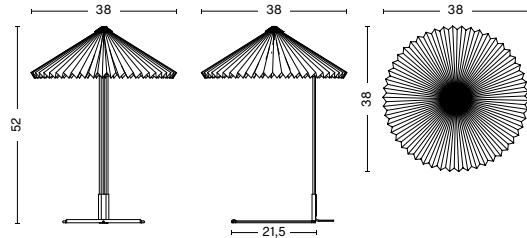

DIMENSIONS

MATIN TABLE LAMP 300

WIDTH 30 CM
DEPTH 30 CM
HEIGHT 38 CM

MATIN TABLE LAMP 380

WIDTH 38 CM
DEPTH 38 CM
HEIGHT 52 CM

MATERIALS

SHADE

Cotton fabric laminated with a PVC sheet. Black top screw in injection moulded ABS.