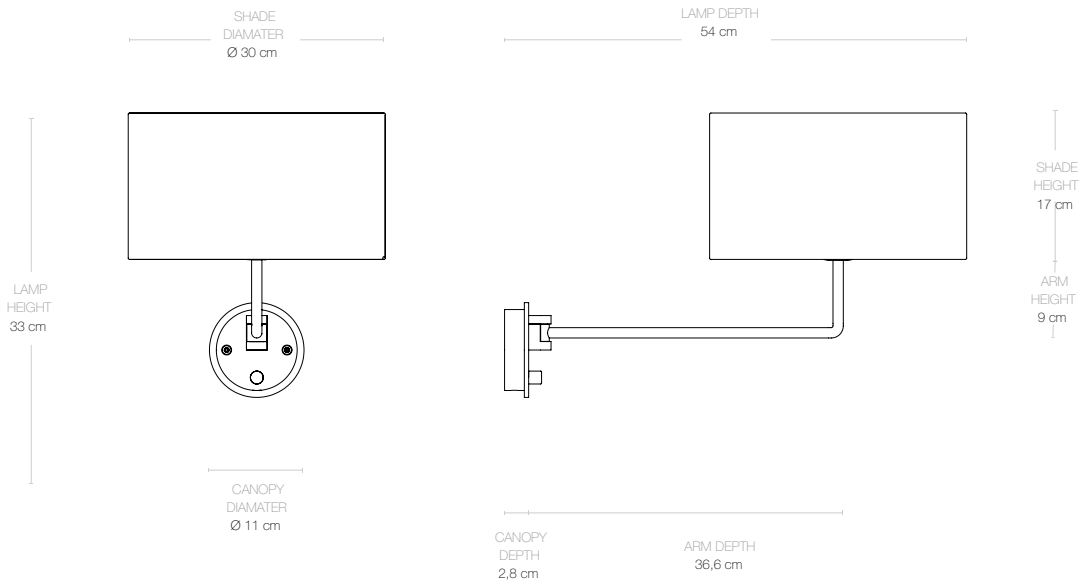

Gravity Wall Lamp - Large, EU

Designed by Space Copenhagen - 2019

ITEM NUMBER	Gravity Wall Lamp - Large (Shade: Canvas)	10035492
	Gravity Wall Lamp - Large (Shade: White)	10035493

DESCRIPTION

The Gravity Collection designed by Space Copenhagen, consisting of two table lamps, a floor lamp, two pendants and now also two wall lamps is aesthetically contrasting strength and fragility. Taking its name from the lamp's distinctive balance between the anchoring of the heavy, cylindrical base and the lightweight, airy shade, it beautifully merges into a sculptural whole. Blending understated elegance, clean functionality and effortless in its own succinct and simple way, the Gravity Lamp gives an ambient and subtle light display and creates different moods and expressions depending on the choice of size and combination of materiality.

Materials & Finishes

SHADE Canvas, White

BASE Dark Antique Brass

CORD SHAPE	Round
CORD COLOUR	Black Textile
MATERIALS	Antique Brass, Textile

Dimensions

LAMP WIDTH	30 cm
LAMP HEIGHT	33 cm
LAMP DEPTH	54 cm
SHADE DIAMETER	Ø 30 cm
SHADE HEIGHT	17 cm
CANOPY DIAMETER	Ø 11 cm
CANOPY DEPTH	2,8 cm
ARM DEPTH	36,6 cm
ARM HEIGHT	9 cm
CORD LENGTH	180 cm

Weight

TOTAL WEIGHT	1,13 kg
--------------	---------

Packaging

NUMBER OF PARCELS	1
PACKAGING LENGTH	47 cm
PACKAGING WIDTH	26,5 cm
PACKAGING HEIGHT	14 cm
PACKAGING WEIGHT	0,398 Kg
GROSS WEIGHT	1,528 Kg

Electrical Specifications

Product Documents

ASSEMBLY INSTRUCTIONS	69-20-012-02_Gravity_Wall_Lamp_Large_AssemblyInstructions
-----------------------	---