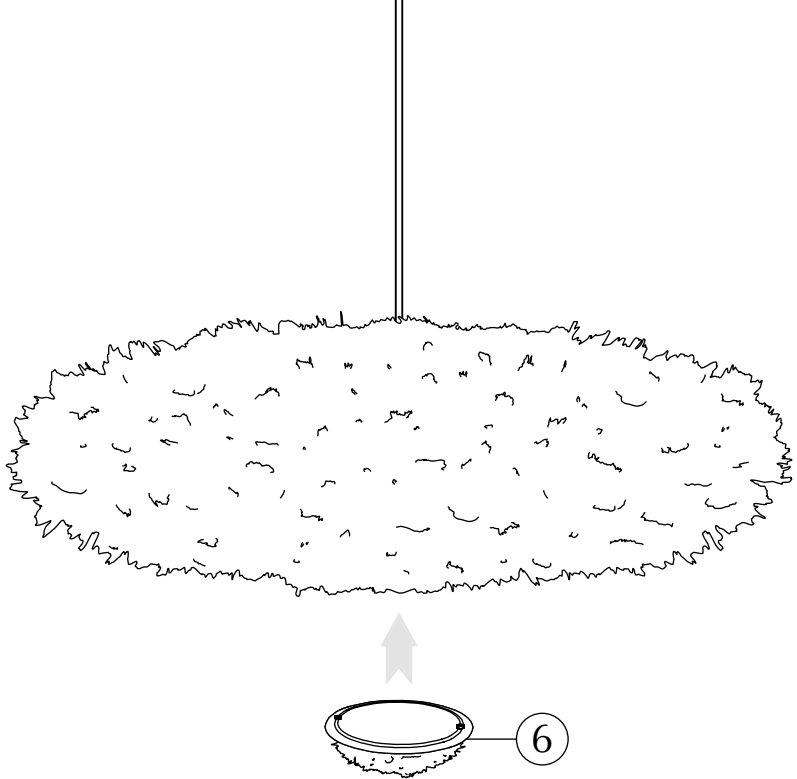

MAX 15W LED

A.2

5

A.3

A CONVERSATION PIECE

oak | slate grey

EOS medium | white
CHAMPAGNE table | white

AUDACIOUS TV BENCH oak | silver grey
SEAT CUSHION | accessory for Audacious tv bench