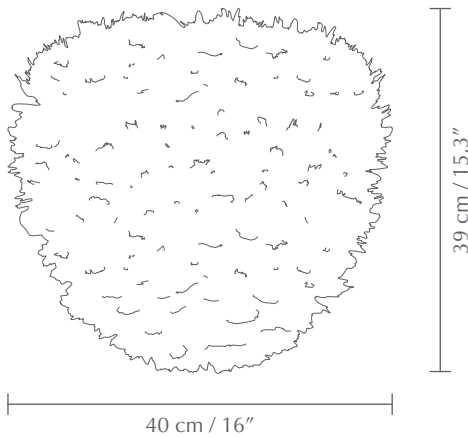

Colour variations

white

UMAGE