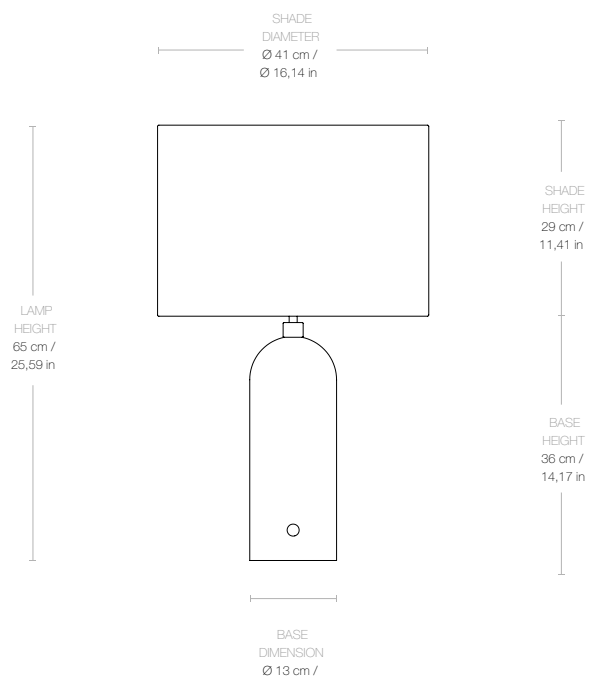

Gravity Table Lamp - Large, EU

Designed by Space Copenhagen - 2018

ITEM NUMBER		
	Gravity Table Lamp - Large (Base: Blackened Steel, Shade: White)	10012311
	Gravity Table Lamp - Large (Base: Blackened Steel, Shade: Canvas)	10012310
	Gravity Table Lamp - Large (Base: Black Marble, Shade: White)	10012317
	Gravity Table Lamp - Large (Base: Black Marble, Shade: Canvas)	10012316
	Gravity Table Lamp - Large (Base: Grey Marble, Shade: White)	10012323
	Gravity Table Lamp - Large (Base: Grey Marble, Shade: Canvas)	10012322
	Gravity Table Lamp - Large (Base: White Marble, Shade: White)	10012328
	Gravity Table Lamp - Large (Base: White Marble, Shade: Canvas)	10012329

DESCRIPTION

The Gravity Collection designed by Space Copenhagen, consisting of two table lamps, a floor lamp, two pendants and now also two wall lamps is aesthetically contrasting strength and fragility. Taking its name from the lamp's distinctive balance between the anchoring of the heavy, cylindrical base and the lightweight, airy shade, it beautifully merges into a sculptural whole. Blending understated elegance, clean functionality and effortless in its own succinct and simple way, the Gravity Lamp gives an ambient and subtle light display and creates different moods and expressions depending on the choice of size and combination of materiality.

Black Textile

MATERIALS

Metal, Textile, Marble

Dimensions

LAMP WIDTH 41 cm

LAMP DEPTH 41 cm

LAMP HEIGHT 65 cm

SHADE DIAMETER Ø 41 cm

SHADE HEIGHT 29 cm

BASE DIAMETER Ø 13 cm

BASE HEIGHT 36 cm

CORD LENGTH 200 cm

Weight

TOTAL WEIGHT	4,8 kg
--------------	--------

Packaging

NUMBER OF PARCELS	1
PACKAGING LENGTH	61 cm
PACKAGING WIDTH	38 cm
PACKAGING HEIGHT	21 cm
PACKAGING WEIGHT	1,2 kg
GROSS WEIGHT	6 kg