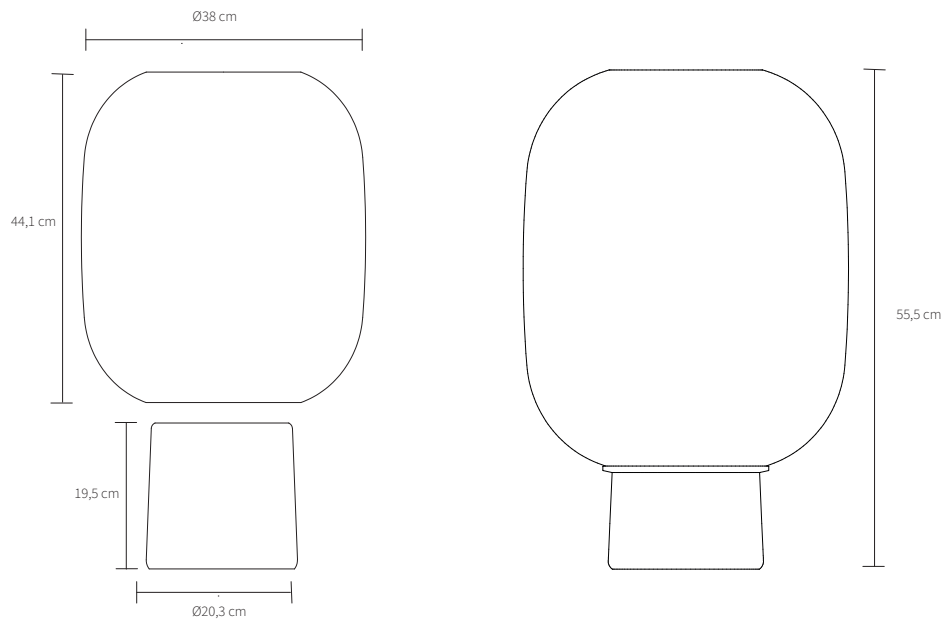

GEJST

NEBL

Michael Rem, 2017

Type Flowerpot

Variants Mega

Colours Black or Grey

Nebl flowerpot mega is an intuitive and innovative flowerpot, that salutes unity and simplicity. Nebel is the German word for “fog” and this exact meteorological phenomenon is the main source of inspiration for designer Micheal Rem.

Nebl flowerpot mega is a planter with character. The distinctive design and the matte finish of the glass adds an exclusiveness and tactility to Nebl, that makes it hard not to get intrigued.

Nebl flowerpot mega consists of two parts: A ceramic base in which the plant is placed, and a frosted glass that is placed on the base. The glass has two openings with different sizes, which makes it possible to place the glass either high or low on the base.

GEJST

SPECIFICATIONS

Product category	Accessories
Item no.	Grey: 10330 Black: 10331
EAN code	Grey: 5712731103305 Black: 5712731103312
Country of origin	China
Tarif	7020.00.80.00
Materials	Glass/Ceramics
Colour	Black or Grey
Product dimensions (H x L x W)	Glass: 44,2 cm x 38 cm x 38 cm Base: 19,5 cm x 20,3 cm x 20,3 cm
Packaging dimensions (H x L x W)	Glass: 50 cm x 35 cm x 35 cm Base: 21 cm x 21 cm x 21 cm
Product weight	Glass: 4,5 kg Base: 1,5 kg Total: 6 kg
Box Content	3 x Steelwire and Manual
Cleaning	Use a soft dry cloth to clean the product Do not use household cleaners.