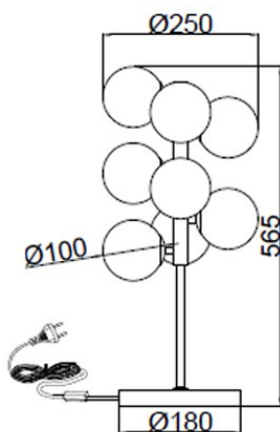

Product Specification: Splendor bordlampa H55cm Guld/amber

2020-01-27

4002230-5503

BY
RYDÉNS
GNOSJÖ - SWEDEN
SINCE 1958

LED

Bulb included	No

Cable/Connection

Type of cable	Flat plastic
Cable length (cm)	200

Technical properties

Socket 1	G9
Socket 1 Max Watt	3W
Socket 1 (V)	230
Socket 1	8pcs
Recommended bulb socket 1	LED
Bulb included	No
Switch position	Cable
Indoor/Outdoor	indoor
Protection class	I
Material	Metal and glass

Transformer

Transformer included	No

Dimmer

Dimmer included	Yes
Dimmer position	Cable
Recommended type of dimmer	Trailing edge dimmer

byrydens.com
info@byrydens.se

AB Rydén i Gnosjö
Box138, SE-33523 Gnosjö, Sweden
Phone +46 (0) 370 33 30 40
info@byrydens.se
www.byrydens.com