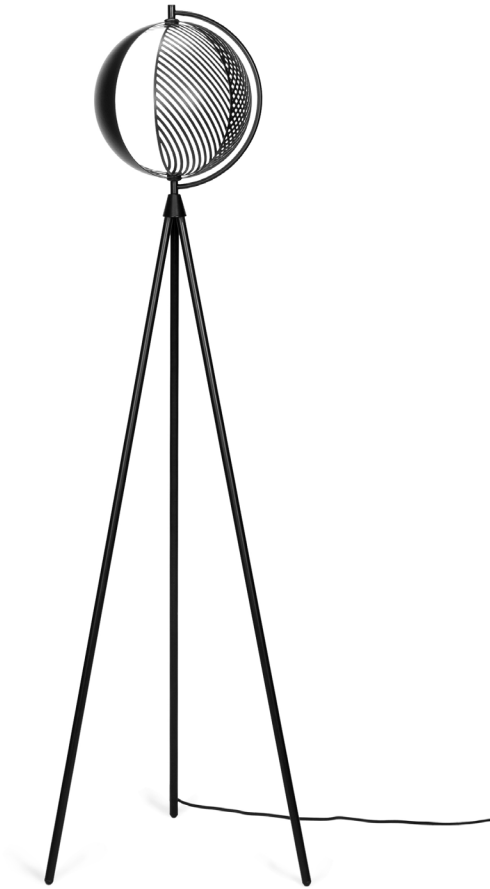

MONDO FLOOR LAMP

ANTONIO FACCO

Mondo consist of four metal shades, mounted in pairs, overlapping each other which allow the beholder to interact with the lamp. The possibility of interacting with the lamp offers the user an infinite dialogue.

PRODUCT	Mondo floor lamp
SIZE	365 mm (H), 280 mm (Ø) (Shade/glass) 1530 mm (H), 500 mm (Ø) (Height/base)
MOUNTING	Floor lamp
PRODUCT CODE	AFMO3003
FITTING	E27 (not included)
WATT	Max 40w
PLUG	EU
ENVIRONMENT	Indoor
FINISH	Matt paint
COLOR	Black
VOLTAGE	220-240v
CORD LENGTH	180cm
MATERIAL	Steel and opal glass.
TECHNICAL DESCRIPTION	Floor lamp with movable metal shades with pattern. Cable with on/off switch.