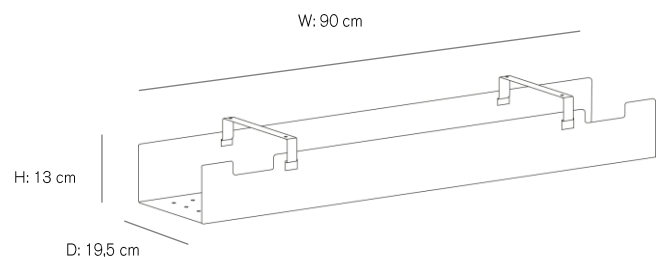

White RAL 9016, fine texture coating

Black 9005, fine texture coating