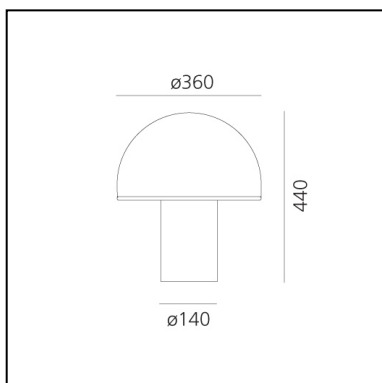

Onfale big

Luciano Vistosi

IP20   EAC 

LUMINAIRE

- Watt: **77W+20W**
- Voltage: **220V-240V**

DESCRIPTION

Body and diffuser in opaline blown glass. Transparent crystal edge added.

PRODUCT CODE: A006300

FEATURES

- Article Code: **A006300**
- Colour: **White**
- Installation: **Table**
- Material: **blown glass**
- Series: **Design Collection**
- Environment: **Indoor**
- Area contract: **All projects**
- Emission: **Diffused**
- design by: **Luciano Vistosi**

DIMENSIONS

- Height: **cm 44**
- Diameter: **cm 36**
- Base Diameter: **cm 14**

NOT INCLUDED SOURCES

- Category: **HALO**
- Number: **1**
- Watt: **20W**
- Socket: **E14**
- Class: **A**

- Category: **HALO**
- Number: **1**
- Lbs: **A60**
- Watt: **77W**
- Socket: **E27**
- Color Rendering: **1a**
- Color temperature (K): **2900K**
- Duration (h): **1000h**