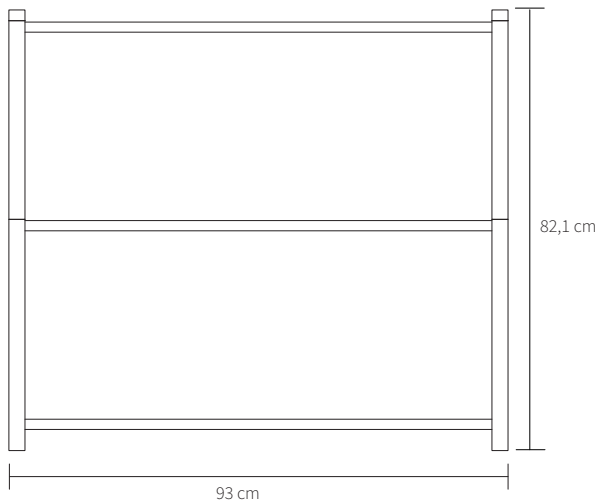

GEJST

SCENE

Michael Rem, 2013

Type Bookcase

Variants A

Colours Light oak

Scene is a modular system, designed by Michael Rem for Gejst. Module by module the system can be built up high, extended to the sides and be customized with side panels, doors or back panels made in oak.

GEJST

SPECIFICATIONS

Product category	Storage
Parts	1 x Module 1 (item no. 20201) 1 x Module 3 (item no. 20203)
Item no.	20260
EAN code	5712731202602
Country of origin	Denmark
Tarif	9403.30.91.00
Materials	Lacquered oak
Colour	Light Oak
Product dimensions (H x L x W)	82,1 cm x 93 cm x 39 cm
Packaging dimensions (H x L x W)	2 x 5 cm x 99 cm x 43 cm
Product weight	19 kg
Max load	10 kg per. shelf
Cleaning	Use a soft dry cloth to clean the product Do not use household cleaners.