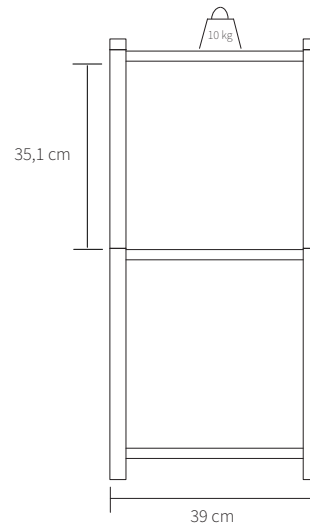

GEJST

SPECIFICATIONS

Product category	Storage
Parts	1 x Module 1 (item no. 20201) 1 x Module 3 (item no. 20203)
Item no.	20260
EAN code	5712731202602
Country of origin	Denmark
Tarif	9403.30.91.00
Materials	Lacquered oak
Colour	Light Oak
Product dimensions (H x L x W)	82,1 cm x 93 cm x 39 cm
Packaging dimensions (H x L x W)	2 x 5 cm x 99 cm x 43 cm
Product weight	19 kg
Max load	10 kg per. shelf
Cleaning	Use a soft dry cloth to clean the product Do not use household cleaners.