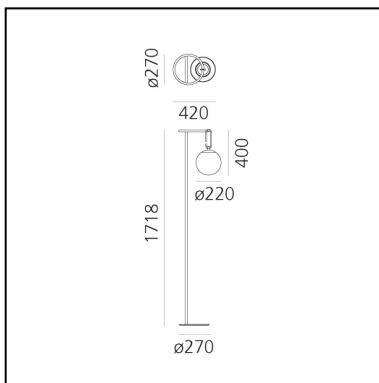

## LUMINAIRE

- Watt: **13,5W**
- Delivered lumens output: **1142lm**
- CCT: **0K**
- Efficiency: **75%**
- Efficacy: **87.83lm/W**
- CRI: **80**

## DIMENSIONS

- Length: **cm 42**
- Width: **cm 27**
- Height: **cm 171.8**
- Diameter: **cm 22**
- Base Diameter: **cm 27**