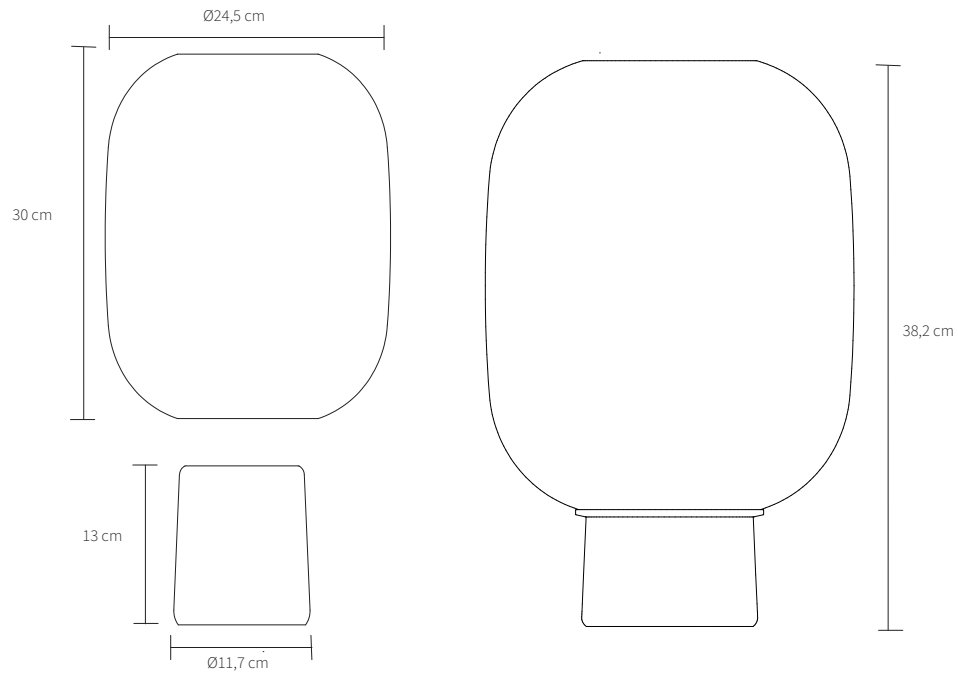

GEJST

NEBL

Michael Rem, 2017

Type Flowerpot

Variant Large

Colours Black or Grey

Nebl flowerpot large is an intuitive and innovative flowerpot, that salutes unity and simplicity. Nebel is the German word for “fog” and this exact meteorological phenomenon is the main source of inspiration for designer Micheal Rem.

Nebl flowerpot large is a planter with character. The distinctive design and the matte finish of the glass adds an exclusiveness and tactility to Nebl, that makes it hard not to get intrigued.

Nebl flowerpot large consists of two parts: A ceramic base in which the plant is placed, and a frosted glass that is placed on the base. The glass has two openings with different sizes, which makes it possible to place the glass either high or low on the base.

GEJST

SPECIFICATIONS

| | |
|-----------------------------------------|---------------------------------------------------------------------------------------------------------------------------------------------|
| Product category | Accessories |
| Item no. | Grey: 10320 Black: 10321 |
| EAN code | Grey: 5712731103206 Black: 5712731103213 |
| Country of origin | China |
| Tarif | 7020.00.80.00 |
| Materials | Glass/Ceramics |
| Colour | Black or Grey |
| Product dimensions (H x L x W) | Glass: $30 \text{ cm} \times 24,5 \text{ cm} \times 24,5 \text{ cm}$ Base: $13 \text{ cm} \times 11,7 \text{ cm} \times 11,7 \text{ cm}$ |
| Packaging dimensions (H x L x W) | Glass: $35 \text{ cm} \times 28 \text{ cm} \times 28 \text{ cm}$ Base: $14 \text{ cm} \times 12 \text{ cm} \times 12 \text{ cm}$ |
| Product weight | Glass: $1,5 \text{ kg}$ Base: $1,5 \text{ kg}$ Total: 3 kg |
| Box Content | 3 x Steelwire and manual |
| Cleaning | Use a soft dry cloth to clean the product Do not use household cleaners. |