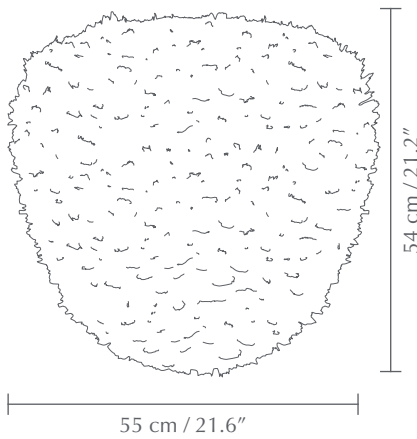

EOS EVIA LARGE | LAMPSHADE

Designed by Soren Ravn Christensen

Pendant and floor
Compatible with E26 / E27

Flip 180°

Easily cleaned with hairdryer

DIMENSIONS
Ø: 55 cm / 21.6"
H: 54 cm / 21.2"

MATERIAL
Goose feathers

LIGHT SOURCE
E26 / E27 - max 15W LED (not included)

PACKAGING
Gift box dimensions (L x W x H):
54.4 x 54.4 x 12.5 cm / 21.4 x 21.4 x 5"

ASSEMBLY TIME
5 min - video guide at umage.com

MEDIA KIT
Photos and press material
Download at umagepress.com

ORDERING INFORMATION
Eos Evia large

#2350

Colour variations

white

EOS EVIA LARGE | LAMP SHADE

Designed by Søren Ravn Christensen

SHAPES FROM THE NATURE

Resembling the shape of nature's beehive, Eos Evia is a magnetic design piece with an irresistible tactility. The Eos Evia lampshade will be the centre of attention hanging as a chandelier in the living room or hallway.