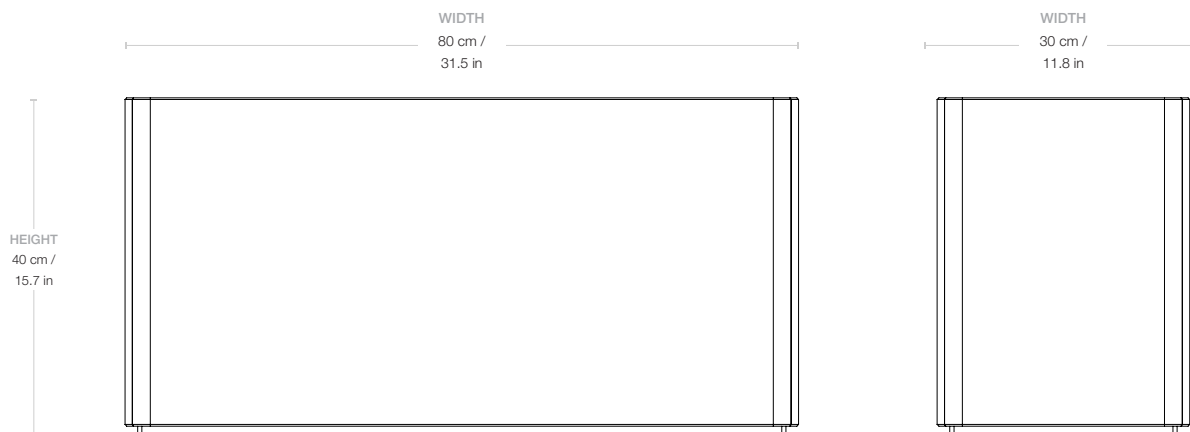

Continuing GamFratesi's material exploration of travertine that began with the Epic and Doric Tables, the Pietra Side Tables celebrate the mesmerizing patterns found in the surface of the stone. Available in two sizes, the tables are deceptively lightweight, each constructed by hand from six pieces but resembling solid blocks. A raised lip around the gently curving edge of the tabletop creates a useful tray-like surface, ideal for displaying objects or placing a glass securely. Carefully cut, fitted, and finished, the curved edges and corners exemplify the extraordinary level of craftsmanship behind the table, and imbue the stone with a sense of softness.

Materials & Finishes

FINISH

Neutral White Travertine, Lively Sepia

MATERIALS

Travertine

Dimensions

HEIGHT 40 cm / 15.7 in

WIDHT 80 cm / 31.5 in

DEPTH 30 cm / 11.8 in

Weight

TOTAL WEIGHT 54,5 kg / 120 lbs

Packaging

NUMBER OF PARCELS 1

PACKAGING LENGTH 92 cm / 36 in

PACKAGING WIDTH 41 cm / 16 in

PACKAGING HEIGHT 48 cm / 18.9 in

PACKAGING WEIGHT 16,5 kg / 36.3 lbs

GROSS WEIGHT 71 kg / 156.3 lbs

KEY FEATURES

Base and table top are made from Travertine. Because Travertine is a completely natural and processed by hand, no two pieces are exactly alike which will create a very diverse pattern.