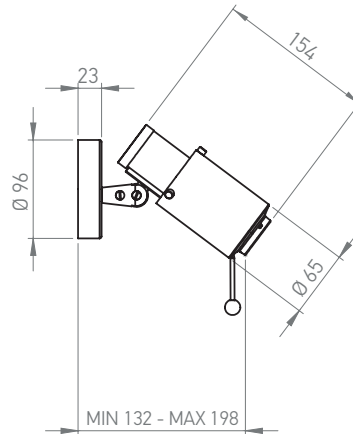

TECHNICAL SHEET / FICHE TECHNIQUE

BINY SPOT

FINISHES / FINITIONS

Mat black body with stick
Corps Noir mat avec stick

without Switch

with Switch

Polished nickel body with stick
Corps nickel poli avec stick

without Switch

with Switch