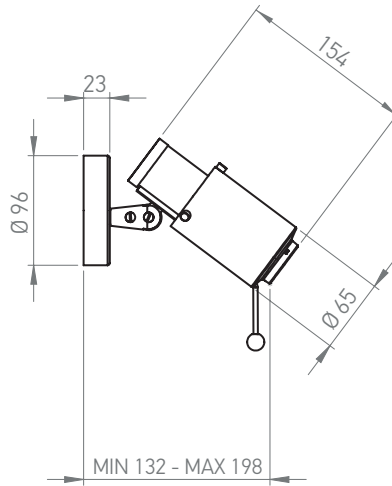

TECHNICAL SHEET / FICHE TECHNIQUE

BINY SPOT

FINISHES / FINITIONS

**Mat black body
Corps Noir mat**

With stick
Avec stick

**Mat black body
Corps Noir mat**

Without stick
Sans stick

**Polished nickel body
Corps nickel poli**

With stick
Avec stick

**Polished nickel body
Corps nickel poli**

Without stick
Sans stick