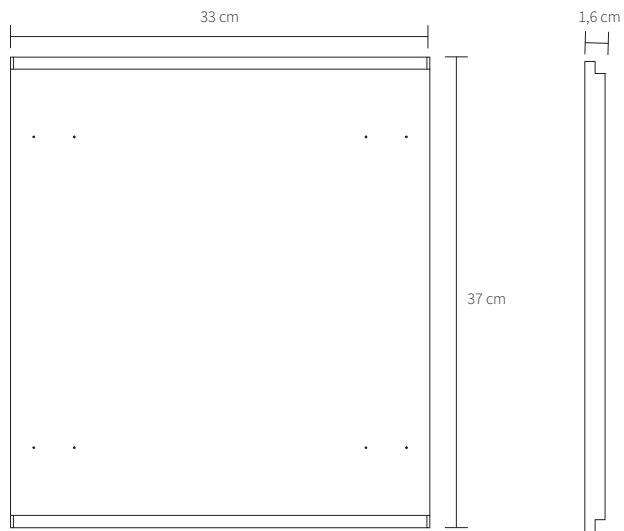

GEJST

SCENE

Michael Rem, 2013

Type Sidepanel

Colours Black oak Light oak

Scene is a modular system, designed by Michael Rem for Gejst. Module by module the system can be build up high, extended to the sides and be customized with side panels, doors or back panels made in oak.

GEJST

SPECIFICATIONS

Product category	Storage
Item no.	20230 - 20235
EAN code	5712731202305 - 5712731202350
Country of origin	Denmark
Tarif	9403.30.91.00
Materials	Oak
Colour	Black Oak or Light Oak
Product dimensions (H x L x W)	37 cm x 33 cm x 1,6 cm
Packaging dimensions (H x L x W)	2,5 cm x 40 cm x 38 cm
Product weight	1,8 kg
Cleaning	Use a soft dry cloth to clean the product Do not use household cleaners.
