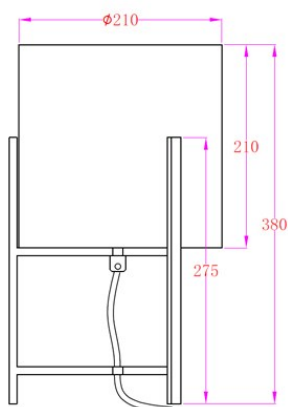

Product Specification: Honey bordlampa H38cm Guld

2020-01-27
4002120-6501

BY
RYDÉNS
GNOSJÖ - SWEDEN
SINCE 1958

LED

Bulb included	No

Transformer

Transformer included	No

Shade

Shade material	Velvet

Shade color	gold

Inside color of the shade	White

Dimmer

Dimmer included	No

Cable/Connection

Type of cable	Flat plastic

Cable length (cm)	200

Technical properties

Socket 1	E27

Socket 1 Max Watt	40W

Socket 1 (V)	230

Socket 1	1pcs

Recommended bulb socket 1	LED classic

Bulb included	No

Switch position	Cable

Indoor/Outdoor	indoor

Protection class	I

Material	Metal

byrydens.com
info@byrydens.se

AB Rydén i Gnosjö
Box138, SE-33523 Gnosjö, Sweden
Phone +46 (0) 370 33 30 40
info@byrydens.se
www.byrydens.com