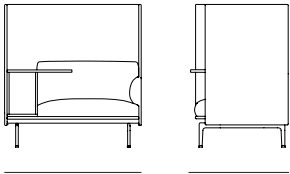

78 cm / 30.7"

HIGHBACK WORK RIGHT I20 – SH 45 CM / 17.7"

145 cm / 57.09"  
SH 45 cm / 17.7"

111 cm / 43.7"

78 cm / 30.7"

HIGHBACK WORK LEFT I00

115 cm / 45.3"  
SH 40 cm / 15.7"

111 cm / 43.7"