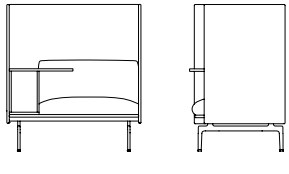

HIGHBACK WORK LEFT I00 – SH 45 CM / 17.7"

120 cm / 47.3"
SH 45 cm / 17.7"

111 cm / 43.7"

78 cm / 30.7"