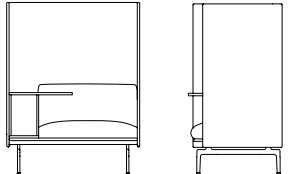

HIGHBACK WORK LEFT I20 – SH 45 CM / 17.7"

145 cm / 57.09"
SH 45 cm / 17.7"

111 cm / 43.7"

78 cm / 30.7"