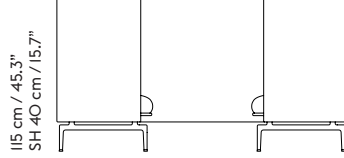

231 cm / 90.94"  
Table W 70cm / 27.56"

170 cm / 66.9"

HIGHBACK CABIN 3-SEATER I00

231 cm / 90.94"

220 cm / 86.6"

HIGHBACK CABIN 3-SEATER I00 — SH 45 CM / 17.7"

115 cm / 45.3"  
SH 40 cm / 15.7"

231 cm / 90.94"

120 cm / 47.3"  
SH 45 cm / 17.7"

220 cm / 86.6"

HIGHBACK CABIN 3-SEATER I20

231 cm / 90.94"

220 cm / 86.6"

HIGHBACK CABIN 3-SEATER I20 — SH 45 CM / 17.7"

140 cm / 55.12"  
SH 40 cm / 15.7"

231 cm / 90.94"