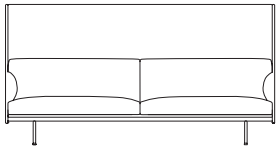

76 cm / 29.9"  
SD 54 cm / 21.3"

76 cm / 29.9"  
SH 45 cm / 17.7"

STUDIO CHAIR — SH 45 CM / 17.7"

W 78 cm / 30.7"  
SW 60 cm / 23.6"

76 cm / 29.9"  
SD 54 cm / 21.3"

76 cm / 29.9"  
SH 45 cm / 17.7"

HIGHBACK 3-SEATER 100

220 cm / 86.6"

76 cm / 29.9"

115 cm / 45.3"  
SH 40 cm / 15.7"

HIGHBACK 3-SEATER 100 – SH 45 CM / 17.7"

220 cm / 86.6"

76 cm / 29.9"

120 cm / 47.3"  
SH 45 cm / 17.7"

HIGHBACK 3-SEATER 120