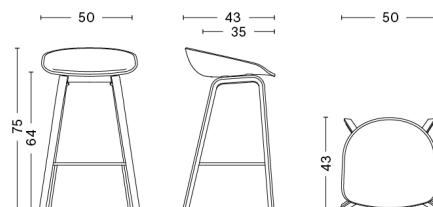

SHELL COLOUR

BASE FINISH

CONSTRUCTION

BASE / Plywood legs section connected with solid oak top parts which are glued and fixed with embedded metal brackets.

FOOTREST / Screwed to the frame.

DIMENSIONS

LOW

- / WIDTH 50 cm / 19.68"
- / DEPTH 43 cm / 16.93"
- / HEIGHT 75 cm / 29.53"
- / SEAT HEIGHT 64 cm / 25.20"
- / SEAT DEPTH 35 cm / 13.78"

HIGH

- / WIDTH 50 cm / 19.68"
- / DEPTH 43 cm / 16.93"
- / HEIGHT 85 cm / 33.46"
- / SEAT HEIGHT 74 cm / 29.13"
- / SEAT DEPTH 35 cm / 13.78"

GLIDERS

PLASTIC GLIDER (STANDARD ON ALL) / Suitable for most floorings which are not too sensitive