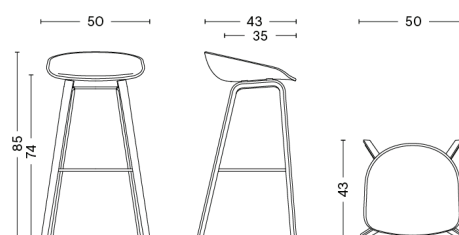

SHELL COLOUR

BASE FINISH

CONSTRUCTION

BASE / Plywood legs section connected with solid oak top parts which are glued and fixed with embedded metal brackets.

FOOTREST / Screwed to the frame.

DIMENSIONS

LOW

- / WIDTH 50 cm / 19.68"
- / DEPTH 43 cm / 16.93"
- / HEIGHT 75 cm / 29.53"
- / SEAT HEIGHT 64 cm / 25.20"
- / SEAT DEPTH 35 cm / 13.78"

HIGH

- / WIDTH 50 cm / 19.68"
- / DEPTH 43 cm / 16.93"
- / HEIGHT 85 cm / 33.46"
- / SEAT HEIGHT 74 cm / 29.13"
- / SEAT DEPTH 35 cm / 13.78"

GLIDERS

PLASTIC GLIDER (STANDARD ON ALL) / Suitable for most floorings which are not too sensitive