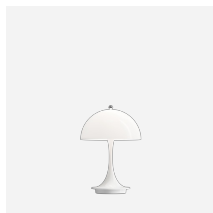

Panthella Portable Metal

Panthella Portable Metal - 5744168355

This portable table lamp emits a glare-free, soft, and comfortable light. The metal shade reflects the light downwards and provides pleasant illumination created by the inner white painted shade and the reflection from the trumpet-shaped stem.

Product family

Panthella Table 320

Panthella Table

Panthella Floor

Panthella MINI

Panthella Portable

Light distribution diagrams

Cartesian