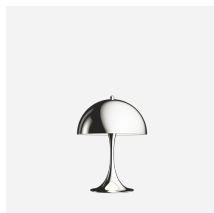

Panthella Portable Metal

Panthella Portable Metal - 5744168355

This portable table lamp emits a glare-free, soft, and comfortable light. The metal shade reflects the light downwards and provides pleasant illumination created by the inner white painted shade and the reflection from the trumpet-shaped stem.

Verner Panton

Verner Panton (1926-1998) is famous for his inspirational and colorful personality. A unique person with a special sense for color, shape, light function and space. Over the course of his career, Panton introduced a series of modern lamps with personalities unlike any of his Scandinavian contemporaries.

Materials

Shade: Deep drawn steel. Base: Die cast aluminium

Sizes and weights

Width x Height x Length (mm) | 160 x 230 x 160 Max 0.5 kg

Class

Ingress protection IP23. Electric shock protection III

Light source

Product family

Panthella Table 320

Panthella Table

Panthella Floor

Panthella MINI

Panthella Portable

Light distribution diagrams

Cartesian