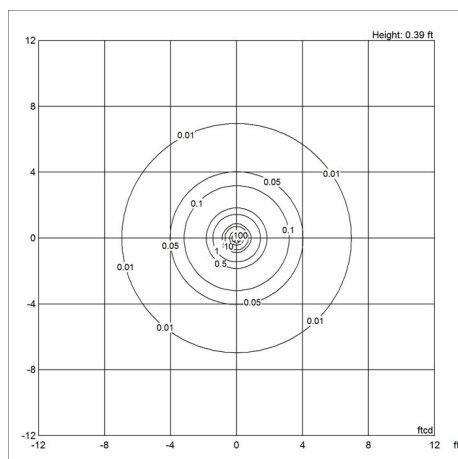

Light distribution diagrams

Isolux

Spare parts & accessories

Product	Variant number
ADAPTOR USB BLACK	5744168410
Panthella Portable USB adaptor	5744166674
Panthella Portable USB portable cover	5744166690
Panthella Portable shade opal	5744166742
Panthella Portable top nut	5744166755
Panthella Portable diffuser w/screws	5744168083
PANTHELLA PORTABLE SHADE WHITE	5744168368
PANTHELLA PORTABLE SHADE BLACK	5744168371
PANTHELLA PORTABLE SHADE ORANGE	5744168384
PANTHELLA PORTABLE SHADE PALE ROSE	5744168397
PANTHELLA PORTABLE USB PORT COVER BLK	5744168407

Data specifications

Colour	Pale rose	Length	160
Width	160	Height	230
Built-in Height	-	IP class	-