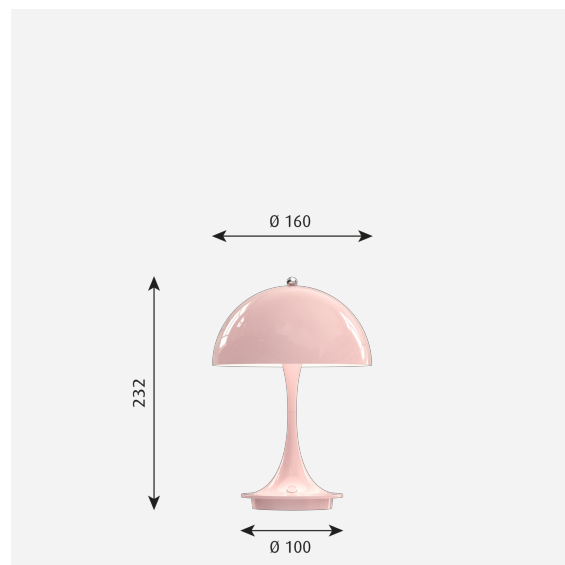

Product info

Information

Please note that the Panthella Portable comes with a USB-cable but without an adapter. Separate USB-Adapter is available as accessory. White cable for white and pale rose version. Black cable for orange and black version.

Mounting

Cable length: 1.5m. Power: USB cable for standard USB adapter Light control: Switch on base Battery lifetime: 5 hours @ 100% Step-dim: 0%/10%/33%/100%

Finish

White, Black, Orange or Pale Rose, powder coated.

Materials

Shade: Deep drawn steel. Base: Die cast aluminium

Sizes and weights

Width x Height x Length (mm) | 160 x 230 x 160 Max 0.5 kg

Class

Ingress protection IP23. Electric shock protection III

Light source

LED 2700K 2.5W
Lumen: 230

Information

Please note that the Panthella Portable comes with a USB-cable but without an adapter. Separate USB-Adapter is available as accessory.

White cable for white and pale rose version. Black cable for orange and black version.

Product family