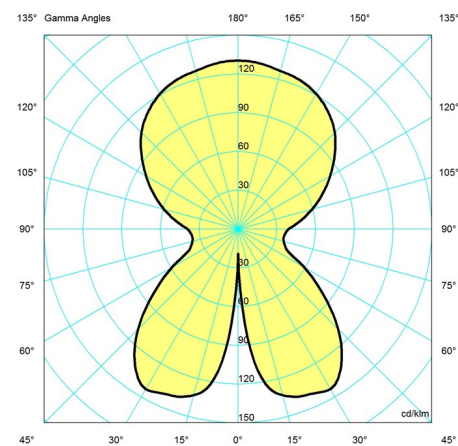

Polar

Spare parts & accessories

Product	Variant number
ADAPTOR USB BLACK	5744168410
Panthella Portable USB adaptor	5744166674
Panthella Portable USB portable cover	5744166690
Panthella Portable shade opal	5744166742
Panthella Portable top nut	5744166755
Panthella Portable diffuser w/screws	5744168083
PANTHELLA PORTABLE SHADE WHITE	5744168368
PANTHELLA PORTABLE SHADE BLACK	5744168371
PANTHELLA PORTABLE SHADE ORANGE	5744168384
PANTHELLA PORTABLE SHADE PALE ROSE	5744168397
PANTHELLA PORTABLE USB PORT COVER BLK	5744168407

Data specifications

Colour	Pale rose	Length	160
Width	160	Height	230
Built-in Height	-	IP class	-