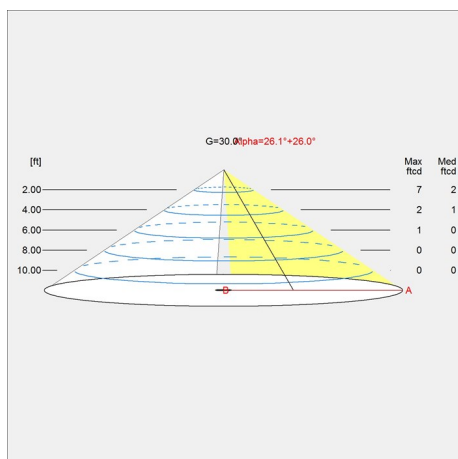

Product family

Panthella Table 320

Panthella Table

Panthella Floor

Panthella MINI

Panthella Portable

Light distribution diagrams

Cartesian

Data specifications

Colour	Pale rose	Length	160
Width	160	Height	230
Built-in Height	-	IP class	-

Panthealla Portable Metal

Class	III
Standby (W)	-
Inrush Current	-
Kelvin	2700
SDCM	3
Watt	2.5
Light control	-
UGR Transversal / Axial	8.9/8.9
Driver life	-