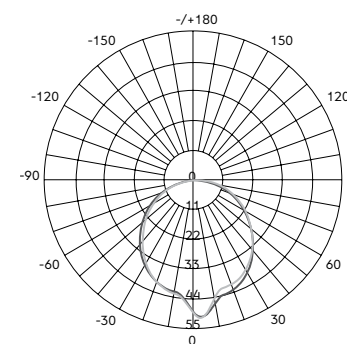

PACKAGING TYPE
Brown gift box

PACKAGING MEASUREMENTS (H x W x D)
23,5 cm x 17,5 cm x 17,5 cm / 10" x 6,9" x 6,9"

MATERIALS & MAINTENANCE
Please visit menospace.com for materials and care and maintenance instructions.

LUMINOUS INTENSITY DISTRIBUTION (UNIT: CD)

— C0 / 180, 100.7
- - C90 / 270, 102.2

TECHNICAL DRAWING

Ø: 12 cm / 4,7"