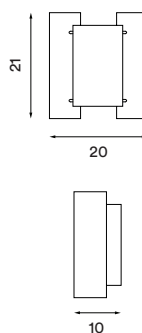

Butterfly

Butterfly white
– Item no. 320

Butterfly brass
– Item no. 322

Butterfly dark green
– Item no. 323

Product type: Wall lamp

Design: Sven I. Dysthe, 1964

Shade material: Steel or brass

Shade colour: White, brushed brass or dark green

Body material: Steel

Body colour: White, brass or dark green

Wire: White silk (white version),

black silk (brass and dark green versions), 190 cm

Switch: Detachable pull string switch

Bulb: E27, Max. 60 W

Voltage: 220V - 240V - 50/60Hz

Net weight: 1.05 kg

Outer package: 2

Spare part available: Wall bracket

Dimensions and light direction:

Recommended bulb:

LED – 11 W H – 42 W

Prices NOK	(RRP ex. VAT)	(RRP incl. VAT)
White, dark green	1 512,-	1 890,-
Brass	2 312,-	2 890,-