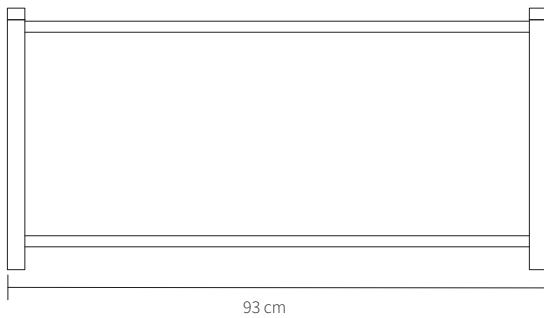

## SPECIFICATIONS

|                                  |   |
|----------------------------------|---|
| Product category                 | Storage   |
| Parts                            | 1 x Module 1 ( item no. 20201 )   |
| Item no.                         | 20277   |
| EAN code                         | 5712731202770   |
| Country of origin                | Denmark   |
| Tarif                            | 9403.30.91.00   |
| Materials                        | Lacquered oak   |
| Colour                           | Light Oak   |
| Product dimensions (H x L x W)   | 45 cm x 93 cm x 39 cm   |
| Packaging dimensions (H x L x W) | 1 x 5 cm x 99 cm x 43 cm  |
| Product weight                   | 12 kg   |
| Max load                         | 10 kg per. shelf  |
| Cleaning                         | Use a soft dry cloth to clean the product<br>Do not use household cleaners. |