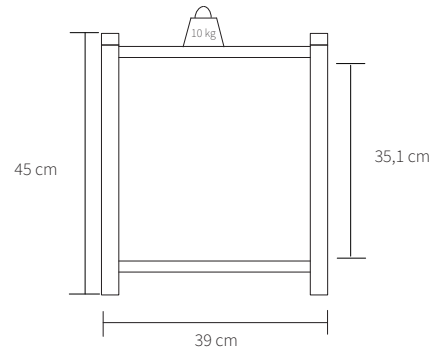

## SPECIFICATIONS

|                                  |   |
|----------------------------------|---|
| Product category                 | Storage   |
| Parts                            | 1 x Module 1 ( item no. 20201 )   |
| Item no.                         | 20277   |
| EAN code                         | 5712731202770   |
| Country of origin                | Denmark   |
| Tarif                            | 9403.30.91.00   |
| Materials                        | Lacquered oak   |
| Colour                           | Light Oak   |
| Product dimensions (H x L x W)   | 45 cm x 93 cm x 39 cm   |
| Packaging dimensions (H x L x W) | 1 x 5 cm x 99 cm x 43 cm  |
| Product weight                   | 12 kg   |
| Max load                         | 10 kg per. shelf  |
| Cleaning                         | Use a soft dry cloth to clean the product<br>Do not use household cleaners. |