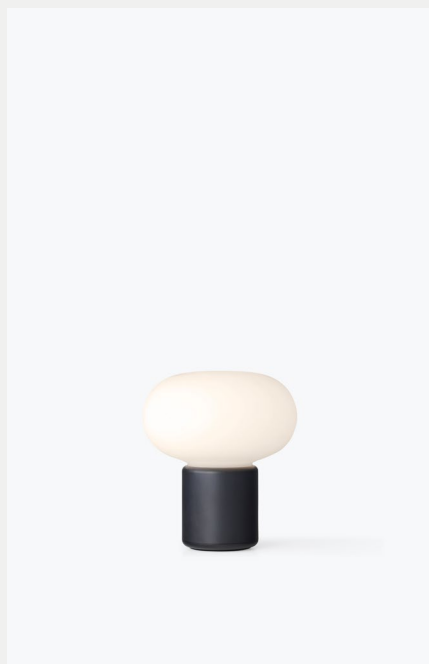

## Karl-Johan Portable Table Lamp

Signe Hytte

As a poetic tale the Karl-Johan lamp now finds its way back to its source of inspiration: nature. Karl-Johan Portable is a small and easily transportable version of the original design, where the soft design language, which characterises the lamp, has been made particularly durable. This makes it possible to take the lamp out into the elements of nature; on the terrace from the first early spring evenings and for an evening swim on the beach on a warm summer day. The material is impact-resistant and repels rain, dew, sand, and soil so that the lamp can accompany you both indoors and outdoors – wherever and whenever. By twisting the upper part of the lamp, the light is easily switched on, softly diffused through the white lampshade. The brightness can be adjusted to three levels with a light touch underneath the lamp base.

### Specifications

**Product Name**

Karl-Johan Portable Table Lamp

**Designer**

Signe Hytte

**Category**

Lighting

**Type**

Portable Lamp, Outdoor

**Year**

2023

**Material**

ABS, Polyethylene (PE)

**Colour/Variant**

Cold Black, Light Grey, Ochre Yellow, Earth Red

**Product Dimensions**

H: 180 x Ø: 160 mm

**Packaging Dimensions**

H: 190 x W: 180 x D: 180 mm

**Cord**

Magnetic charging cable, 1500 mm  
(fits 5V/2A universal USB adapter)

**Weight (incl. packaging)**

1.1 kg

**Country of Origin**