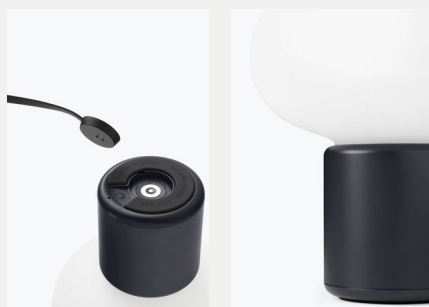

## Karl-Johan Portable Table Lamp

Signe Hytte

As a poetic tale the Karl-Johan lamp now finds its way back to its source of inspiration: nature. Karl-Johan Portable is a small and easily transportable version of the original design, where the soft design language, which characterises the lamp, has been made particularly durable. This makes it possible to take the lamp out into the elements of nature; on the terrace from the first early spring evenings and for an evening swim on the beach on a warm summer day. The material is impact-resistant and repels rain, dew, sand, and soil so that the lamp can accompany you both indoors and outdoors – wherever and whenever. By twisting the upper part of the lamp, the light is easily switched on, softly diffused through the white lampshade. The brightness can be adjusted to three levels with a light touch underneath the lamp base.

### Specifications

**Product Name**

Karl-Johan Portable Table Lamp

**Designer**

Signe Hytte

**Category**

Lighting

**Type**

Portable Lamp, Outdoor

**Year**

2023

**Material**

ABS, Polyethylene (PE)

**Colour/Variant**

Cold Black, Light Grey, Ochre Yellow, Earth Red

**Product Dimensions**

H: 180 x Ø: 160 mm

**Packaging Dimensions**

H: 190 x W: 180 x D: 180 mm

**Cord**

Magnetic charging cable, 1500 mm  
(fits 5V/2A universal USB adapter)

**Weight (incl. packaging)**

1.1 kg

**Country of Origin**