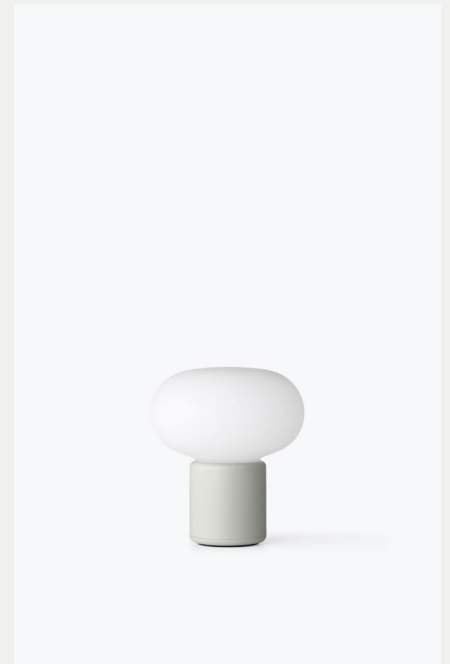

Variant Light Grey
Item No 22012
EAN No 5712826220122