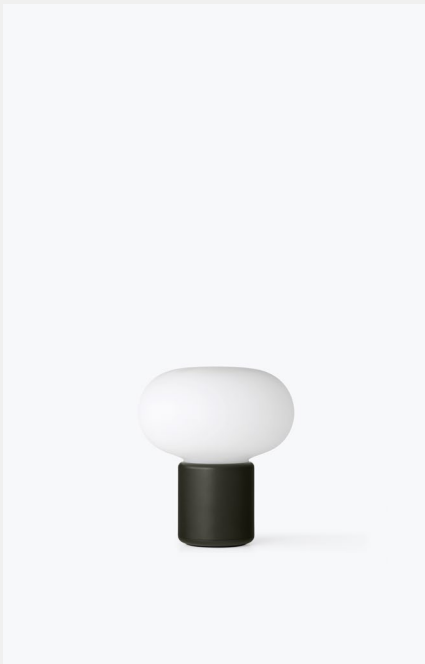

Variant Forest Green
Item No 21610
EAN No 5712826220108