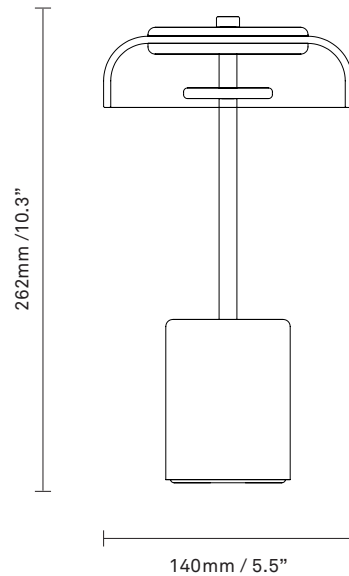

Blossi Table Mini expands the possibilities of illuminating any setting, indoors or outdoors, with its portable LED light, easily re-charged by USB.

Explore the rest of the Blossi collection on our website, [here](#)

Product no.: EU - 1028002

Type: Portable - indoor / outdoor

Colour: Metal: black plastic: opal

Materials: Powder coating metal/plastic

Dimensions: 1262mm / 10.3" x Ø140mm / 5.5"
Cable length: max 1500mm / 59in

Weight: 830g

Packaging: Dimensions: L: 180mm / 7.08 x W: 170mm / 6.69in x H: 305mm / 12in
Weight: 470g
Total weight incl. product: 1300g
Number of parcels: 1
Material: Brown cardboard

Certifications: CE, UKCA, ETL, IP65, Class III

For information about IP ratings, click [here](#)

Cleaning: Use a soft dry cloth to clean the product.
Do not use household cleaners.

Light source: Replaceable integrated LED
3 - step dimmable
Energi class: F
Nominel LED efficacy: 81 lm / W
Estimated lifetime: 50,000h

Photometric: Luminous flux: 230lm
CCT.: 2700 K
SDCM.: < 3
CRI: > 90 Ra

Batteries: Integrated batteries:
3.7V Li - ion 4 x 103450
7200 mAh / 26.6 Wh.
Operating time: 10 hrs. / Charging time:
6 hrs.

Find our recommendations [here](#)