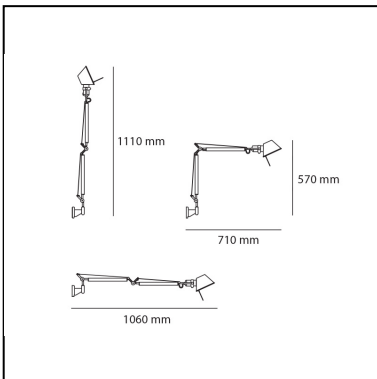

Tolomeo Mini Wall - White - Body Lamp

Michele De Lucchi
Giancarlo Fassina

LUMINAIRE

- Watt: **100.0W**
- Voltage: **220V-240V**
- Delivered lumens output: **804lm**
- CCT: **0K**
- Efficiency: **58%**
- Efficacy: **8.04lm/W**
- CRI: **100**

Notes

Possibility to mount LED source on E27 Socket. Complete lamp consists of body lamp + accessories

DESCRIPTION

Cantilevered arms in polished aluminium; diffuser in black anodised aluminium; joints and wall support in polished aluminium. System of spring balancing. The code refers to the luminaire's body only

PRODUCT CODE: A005920

FEATURES

- Article Code: **A005920**
- Colour: **White**
- Installation: **Wall**
- Material: **Anodized aluminium, polished aluminium**
- Series: **Design Collection**
- design by: **Michele De Lucchi, Giancarlo Fassina**

DIMENSIONS

- Length: **cm 71**
- Height: **cm 57**
- Max Extension Height: **cm 111**
- Max Extension Length: **cm 106**

NOT INCLUDED SOURCES

- Category: **HALO**
- Number: **1**
- Lbs: **Qa60**
- Watt: **77W**
- Socket: **E27**
- Color Rendering: **1a**
- Color temperature (K): **2900K**
- Duration (h): **2000h**