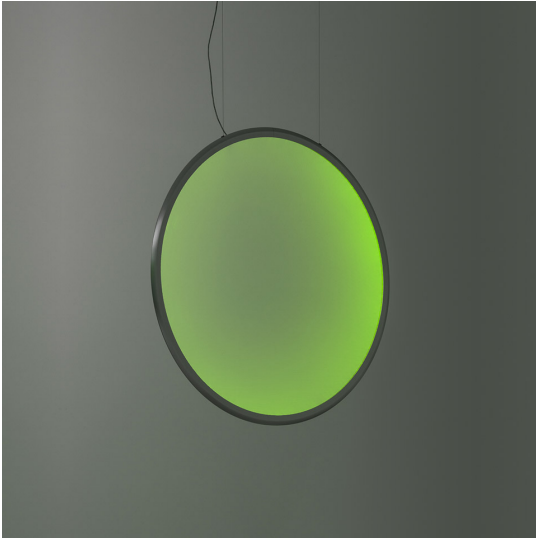

Discovery Vertical 70 - Satinized aluminium - RGBW - App Compatible

Ernesto Gismondi

IP20    Dimmerable: 

LUMINAIRE

- Watt: **42W**
- Delivered lumens output: **2471lm**
- Efficiency: **68%**
- Efficacy: **58.83lm/W**
- Dimmable Typology: **APP**

Notes

Respects the UGR workplace standards in any position in which it is installed.
The APP driver can not be controlled by DALI dimming system and viceversa.

DESCRIPTION

Discovery is an unobtrusive, utterly absent and immaterial element. Its volume is only perceived when switched on, thanks to the light that outlines the central emitting surface. The result is a uniform light, ideal for working environments. The company's great optoelectronic skills, combined with a thorough culture of design and with technological know-how, produces a perfectly all-purpose and surprising solution, which translates innovation into emotional perception.

PRODUCT CODE: 1992310APP

FEATURES

- Article Code: **1992310APP**
- Colour: **Satinized aluminium**
- Installation: **Suspension**
- Material: **Technopolymer, aluminium**
- Series: **Design Collection**
- Environment: **Indoor**
- design by: **Ernesto Gismondi**

DIMENSIONS

- Width: **cm 1.7**
- Diameter: **cm 70.4**
- Base Length: **cm 40**
- Max Height from ceiling: **cm 210**

Accessories

Device for switching and controlling Artemide App products. Max N.3 inputs for external push buttons. Max 1m distance. Mains power supply required. To be installed inside flush mounting boxes or junction boxes. DV1080APP