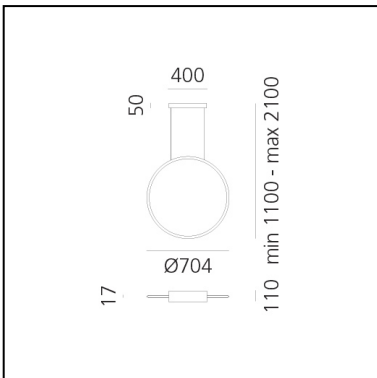

Discovery Vertical 70 - Satinized aluminium - RGBW - App Compatible

Ernesto Gismondi

IP20    Dimmerable: 

LUMINAIRE

- Watt: **42W**
- Delivered lumens output: **2471lm**
- Efficiency: **68%**
- Efficacy: **58.83lm/W**
- Dimmable Typology: **APP**

DIMENSIONS

- Width: **cm 1.7**
- Diameter: **cm 70.4**
- Base Length: **cm 40**
- Max Height from ceiling: **cm 210**

Accessories

Device for switching and controlling Artemide App products. Max N.3 inputs for external push buttons. Max 1m distance. Mains power supply required. To be installed inside flush mounting boxes or junction boxes. DV1080APP