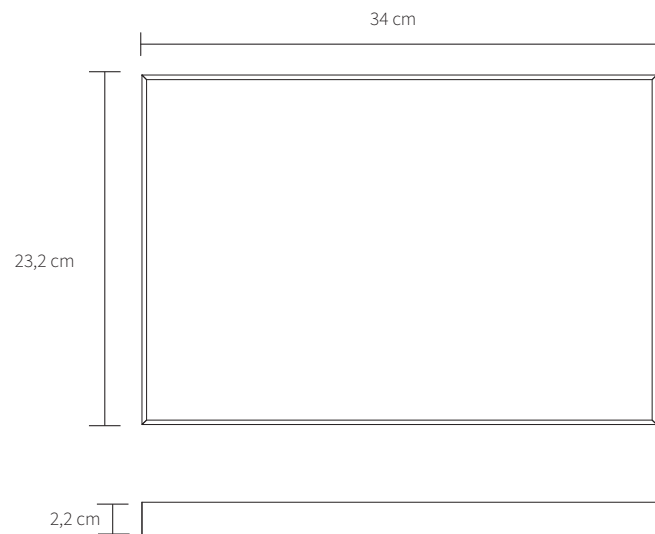

GEJST

FRAME

Johansen & Faurschou, 2013

Type Tray

Variation Medium

Colours Oak/Grey

The Frame trays are meant to function as a frame and foundation for the exhibitions we create in our homes.

They are made of painted waterproof mdf plate with hardwood sides.

GEJST

SPECIFICATIONS

Product category	Accessories
Item no.	00211
EAN code	5712731002110
Country of origin	Latvia
Tarif	4421.99.99.99
Materials	Oak/Waterproof MDF
Colour	Oak/Grey
Product dimensions (H x L x W)	2,2 cm x 34 cm x 23,2 cm
Packaging dimensions (H x L x W)	3 cm x 34,8 cm x 24 cm
Product weight	0,6 kg
Cleaning	Use a soft dry cloth to clean the product. Do not use household cleaners.
