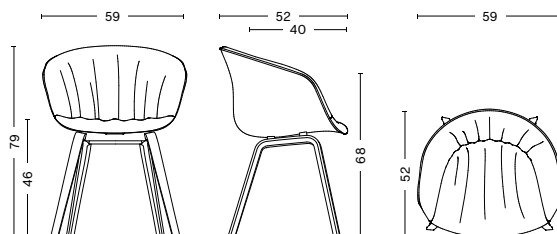

CONSTRUCTION

Plywood legs section connected with solid oak cross bars
glued and fixed with embedded metal brackets.

DIMENSIONS

WIDTH / 59 cm / 23.2"
DEPTH / 52 cm / 20.5"
HEIGHT / 79 cm / 31.1"
SEAT HEIGHT / 46 cm / 18.1"
SEAT DEPTH / 40 cm / 15.8"