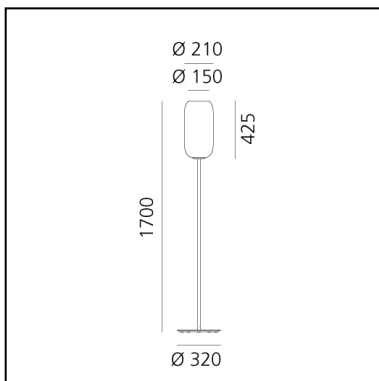

Gople Floor - Bronze

BIG - Bjarke Ingels Group

IP20   

LUMINAIRE

- Watt: **20W**
- Delivered lumens output: **1118lm**
- CCT: **3000K**
- Efficiency: **46%**
- Efficacy: **55.91lm/W**
- CRI: **80**

DESCRIPTION

DIMENSIONS

- Height: **cm 170**
- Diameter: **cm 21**
- Base Diameter: **cm 32**

SOURCES NOT INCLUDED

- Category: **LED RETROFIT**
- Number: **1**
- Watt: **20W**
- Socket: **E27**