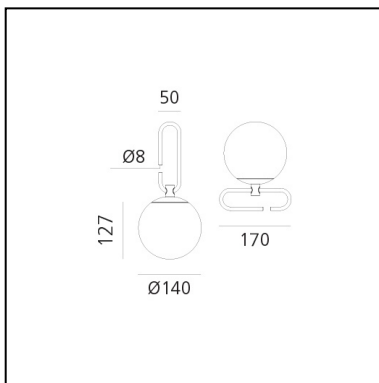

nh1217

Neri&Hu

IP20   

LUMINAIRE

- Watt: **4W**
- Voltage: **220-240V**
- Delivered lumens output: **257lm**
- CCT: **3000K**
- Efficiency: **80%**
- Efficacy: **64.31lm/W**
- CRI: **0**

Notes

Maximum bulb length: 80mm. Maximum bulb diameter: 50mm

PRODUCT CODE: 1217010A

FEATURES

- Article Code: **1217010A**
- Colour: **Brass**
- Installation: **Table**
- Material: **Blown glass, brushed brass**
- Series: **Design Collection**
- Environment: **Indoor**
- design by: **Neri&Hu**

DIMENSIONS

- Length: **cm 32**
- Diameter: **cm 14**
- Base Length: **cm 17**
- Base Width: **cm 5**

SOURCES NOT INCLUDED

- Category: **LED RETROFIT**
- Number: **1**
- Watt: **5W**
- Socket: **E14**