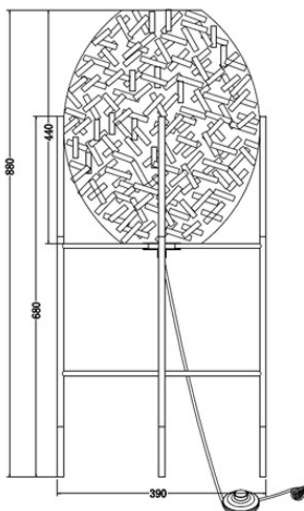

Product Specification: Cono golvlampa natur

2020-01-27
4100710-5507

BY
RYDÉNS
GNOSJÖ - SWEDEN
SINCE 1958

LED

Bulb included	No

Transformer

Transformer included	No

Technical properties

Socket 1	E27
Socket 1 Max Watt	40W
Socket 1 (V)	230
Socket 1	1pcs
Recommended bulb socket 1	LED
Bulb included	No
Switch position	Cable
Indoor/Outdoor	indoor
Protection class	I
Material	Wood

Dimmer

Dimmer included	No

Cable/Connection

Type of cable	Flat plastic
Cable length (cm)	250

byrydens.com
info@byrydens.se

AB Rydén i Gnosjö
Box138, SE-33523 Gnosjö, Sweden
Phone +46 (0) 370 33 30 40
info@byrydens.se
www.byrydens.com