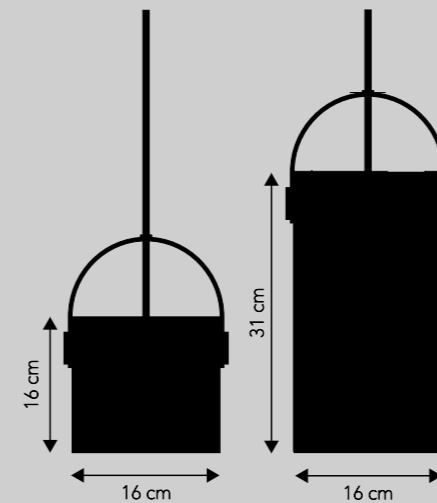

## PENDANT.

Materials:  
Glass and metal (metallic coated)

Cord:  
300 cm black fabric

Ceiling fitting:  
ø2 cm. Black.

Socket/bulb (not incl.)  
E27 max. 15W  
Learn more about e.g. Kelvin, Lumen, Watt - see our homepage. Click [here](#).

Recommended bulb:  
Art.no. 110095: Philips E27 LED 5.5W (Energy class A+)

Weight:  
Pendant ø16xH15 cm: 0.9 kg.  
Pendant ø16xH31 cm: 1.7 kg.

Box dimensions:  
Pendant ø16xH16: 23x23x32 cm. 2.0 kg. gross  
Pendant ø16xH31: 23x23x48.5 cm. 2.5 kg. gross

ø16 x H16 cm: art.no. 108992

ø16 x H31 cm: art.no. 108842