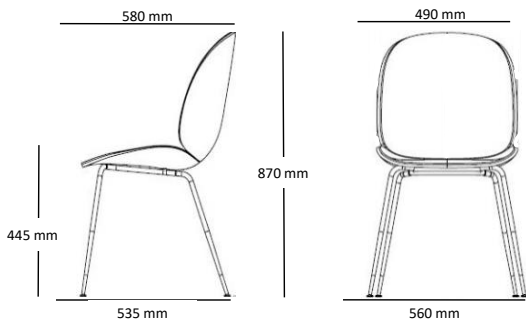

VERSION - PLASTIC SHELL + FRONT/SEAT UPHOLSTERY

RAL codes are indicative.

- Plastic shell in Dark pink - unupholstered or seat/front upholstered in fabric/leather // RAL 020 20 20
- Plastic shell in Green - unupholstered or seat/front upholstered in fabric/leather // RAL 180 20 15
- Plastic shell in Black - unupholstered or seat/front upholstered in fabric/leather // RAL 9005
- Plastic shell in Blue grey - unupholstered or seat/front upholstered in fabric/leather // PAN 7545C
- Plastic shell in New beige - unupholstered or seat/front upholstered in fabric/leather // RAL 075 60 30
- Plastic shell in Sweet pink - unupholstered or seat/front upholstered in fabric/leather// Sikkens D2.15.55
- Plastic shell in White - unupholstered or seat/front upholstered in fabric/leather // RAL 9010
- Base in Black painted / Black Chrome / Brass // RAL 9005 gloss level 3-5 / - / -

CHAIR VERSION

Order item - look for part number in the pricelist.

The series consists of the following:

- BEETLE CHAIR - Steel base with conical legs
- BEETLE CASTER CHAIR - Steel base with castors
- BEETLE BAR CHAIR 75CM - Steel base with conical legs
- BEETLE COUNTER CHAIR 65CM - Steel base with conical legs
- BEETLE OTTOMAN - Steel base with conical legs
- BEETLE BAR STOOL 75 CM - Steel base with conical legs
- BEETLE COUNTER STOOL 65 CM - Steel base with conical legs
- BEETLE DINING STOOL 45 CM - Steel base with conical legs
- BEETLE SOFA - Steel base with conical legs
- BEETLE CASTED SWIVEL CHAIR - Aluminium base

FACTS

MEASUREMENT - L x W x H mm

- Sitting height: 445 mm
- Seat width: 490 mm
- Seat depth: 405 mm
- Seat height: 460 mm
- Back height: 430 mm
- Chair width: 560 mm
- Chair depth: 580 mm
- Chair height: 870 mm
- Shell thickness: 10 mm
- Frame thickness: Ø16 - Ø10 mm
- Front upholstered: 20 mm