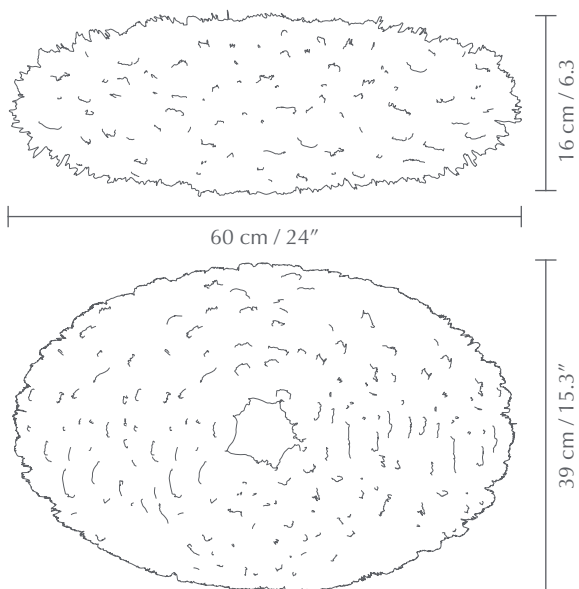

Colour variations

white

UMAGE