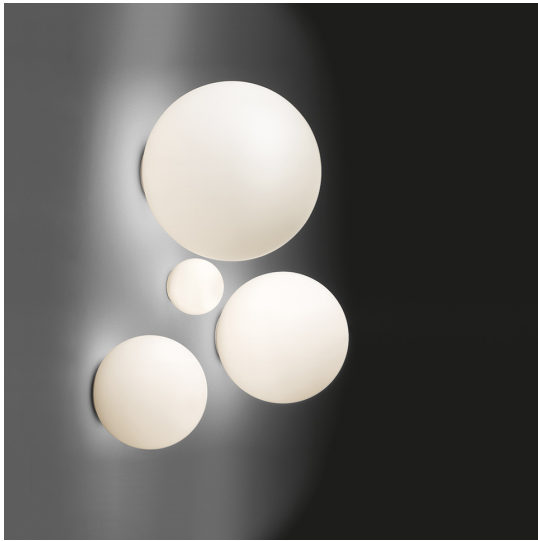

Dioscuri wall/ceiling 35

Michele De Lucchi

IP65     Dimmerable: 

LUMINAIRE

- Watt: **105W**
- Voltage: **220V-240V**
- Delivered lumens output: **1694lm**
- CCT: **2800K**
- Efficiency: **89%**
- Efficacy: **16.13lm/W**
- CRI: **100**

Notes

Lamp not included. The IP 65 degree of protection makes it also suitable for outdoor application.

DESCRIPTION

Materials: Thermoplastic resin ceiling support; acid-etched blown glass diffuser. IP65 rating makes it suitable also for outdoor use. (Only for 25, 35, 42 versions).

PRODUCT CODE: 0116010A

FEATURES

- Article Code: **0116010A**
- Colour: **White**
- Installation: **CeilingWall**
- Material: **Blown glass, polycarbonate**
- Series: **Design Collection, Architectural Outdoor**
- Area contract: **Hospitality, null, Residential**
- Emission: **Diffused**
- design by: **Michele De Lucchi**