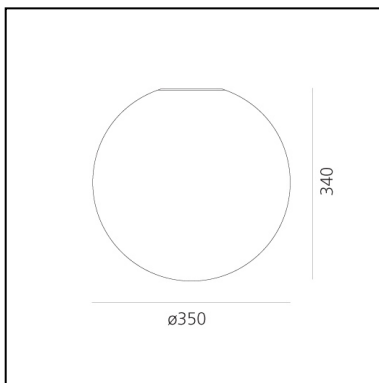

Dioscuri wall/ceiling 35

Michele De Lucchi

IP65     Dimmerable: 

LUMINAIRE

- Watt: **105W**
- Voltage: **220V-240V**
- Delivered lumens output: **1694lm**
- CCT: **2800K**
- Efficiency: **89%**
- Efficacy: **16.13lm/W**
- CRI: **100**

Notes

Lamp not included. The IP 65 degree of protection makes it also suitable for outdoor application.

DESCRIPTION

Materials: Thermoplastic resin ceiling support; acid-etched blown glass diffuser. IP65 rating makes it suitable also for outdoor use. (Only for 25, 35, 42 versions).

PRODUCT CODE: 0116010A

FEATURES

- Article Code: **0116010A**
- Colour: **White**
- Installation: **CeilingWall**
- Material: **Blown glass, polycarbonate**
- Series: **Design Collection, Architectural Outdoor**
- Area contract: **Hospitality, null, Residential**
- Emission: **Diffused**
- design by: **Michele De Lucchi**

DIMENSIONS

- Height: **cm 34**
- Diameter: **cm 35**
- Impact Resistance: **N.D.**
- Glow Wire Test: **850°**

NOT INCLUDED SOURCES

- Category: **HALO**
- Number: **1**
- Lbs: **G95**
- Watt: **150W**
- Socket: **E27**
- Color temperature (K): **2900K**
- Class: **A**