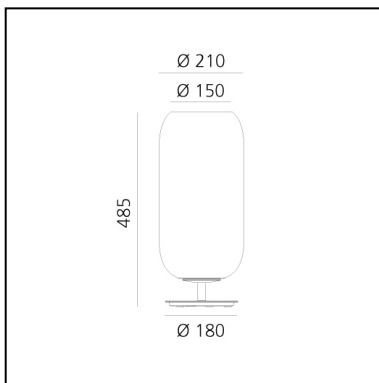

Gople Table - White

BIG - Bjarke Ingels Group

IP20   

LUMINAIRE

- Watt: **20W**
- Delivered lumens output: **2088lm**
- CCT: **3000K**
- Efficiency: **85%**
- Efficacy: **104.41lm/W**
- CRI: **80**

DESCRIPTION

PRODUCT CODE: 1408020A

FEATURES

- Article Code: **1408020A**
- Colour: **White**
- Installation: **Table**
- Material: **Blown glass, aluminium**
- Series: **Design Collection**
- Environment: **Indoor**
- design by: **BIG - Bjarke Ingels Group**

DIMENSIONS

- Height: **cm 48.5**
- Diameter: **cm 21**
- Base Diameter: **cm 18**

SOURCES NOT INCLUDED

- Category: **LED RETROFIT**
- Number: **1**
- Watt: **20W**
- Socket: **E27**