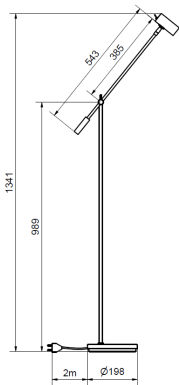

Design: Joakim Fihn

Item no.	3753
Category	Floor lamp
Material	Metal
Cord length	2m
Switch	Dimmer switch on shade
Dimmable function	Yes
Voltage	230V/12V
Socket	GU4/MR11
Wattage max	5W
Energy Class	A++-A
Classification	
IP Class	IP20
Height mm	1000-1341
Ø foot mm	198
Light source included	Yes, MR11 DIM LED 3W (864903)
Kelvin	2700 K
Lumen	280 lm