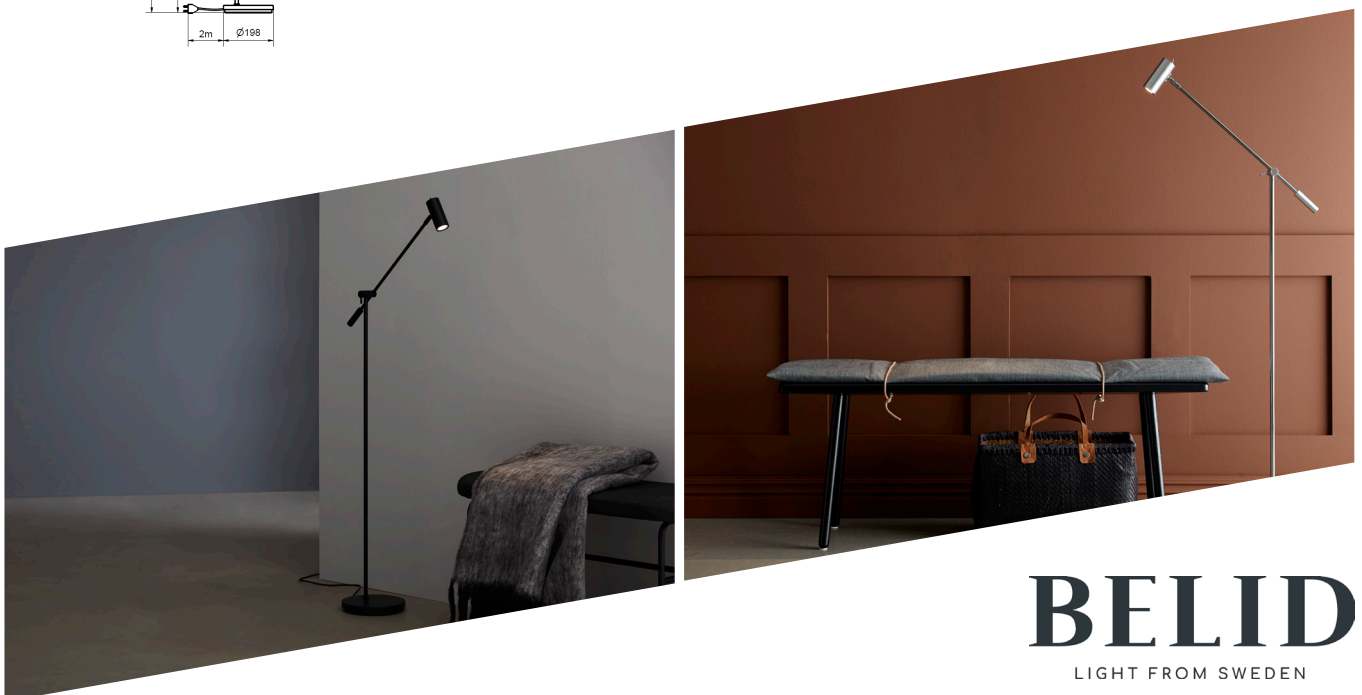

# CATO

Cato is inspired by our Scandinavian heritage. The design is minimalistic and the choice of materials is of the highest quality with great functionality. Cato brings the light from Varberg into your home.

Design: Joakim Fihn

Item no.	3753
Category	Floor lamp
Material	Metal
Cord length	2m
Switch	Dimmer switch on shade
Dimmable function	Yes
Voltage	230V/12V
Socket	GU4/MR11
Wattage max	5W
Energy Class	A++-A
Classification	
IP Class	IP20
Height mm	1000-1341
Ø foot mm	198
Light source included	Yes, MR11 DIM LED 3W (864903)
Kelvin	2700 K
Lumen	280 lm