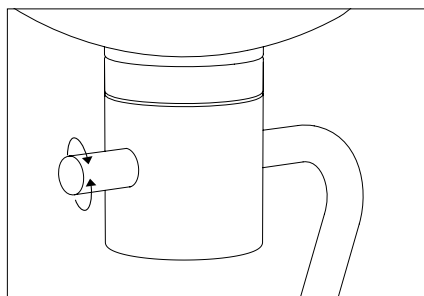

### Packaging:

Width	270 mm
Depth	270 mm
Height	520 mm
Weight	3.1 kg

ON / OFF / dimm switch