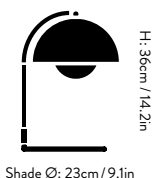

Flowerpot^{VP4}
Verner Panton
1968

Flowerpor^{VP4} Verner Panton 1968

Product category

Table Lamp

Environment

Indoor

Material

Lacquered steel with 2 meter clear PVC cord.

Production process

The two shades are made from deep drawn metal.

Dimensions

Shade: Ø:23cm / 9.1in, H: 35.9cm/14.1in

Packaging dimensions

H:38.5cm / 15.2in, W:23.0cm / 9.1in,
D:23.5cm / 9.3in

Colli quantity