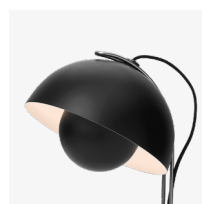

Flowerpot^{VP4}
Verner Panton
1968

Flowerpor^{VP4} Verner Panton 1968

Product category

Table Lamp

Environment

Indoor

Material

Lacquered steel with 2 meter clear PVC cord.

Production process

The two shades are made from deep drawn metal.

Dimensions

Shade: Ø:23cm / 9.1in, H: 35.9cm/14.1in

Packaging dimensions

H:38.5cm / 15.2in, W:23.0cm / 9.1in,
D:23.5cm / 9.3in

Colli quantity

Due to variation in material, a slight tone difference may occur.

→ Matt White

→ Matt Black

Related products

&Tradition®