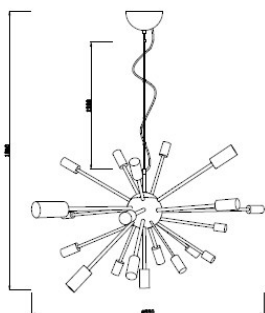

Product Specification: Leo taklampa 24-låg Sandvit

2020-01-27

4200920-5007

BY
RYDÉNS
GNOSJÖ - SWEDEN
SINCE 1958

LED

Bulb included	No
---------------	----

Transformer

Transformer included	No
----------------------	----

Technical properties

Socket 1	E27
Socket 1 Max Watt	40W
Socket 1 (V)	230
Socket 1	24pcs
Recommended bulb socket 1	LED filament globe
Bulb included	No
Indoor/Outdoor	indoor
Protection class	I
Installation method	Ceiling hook
Material	Metal

Dimmer

Dimmer included	No
-----------------	----

Cable/Connection

Type of cable	Round textile
Cable length (cm)	120

byrydens.com
info@byrydens.se

AB Rydén i Gnosjö
Box138, SE-33523 Gnosjö, Sweden
Phone +46 (0) 370 33 30 40
info@byrydens.se
www.byrydens.com