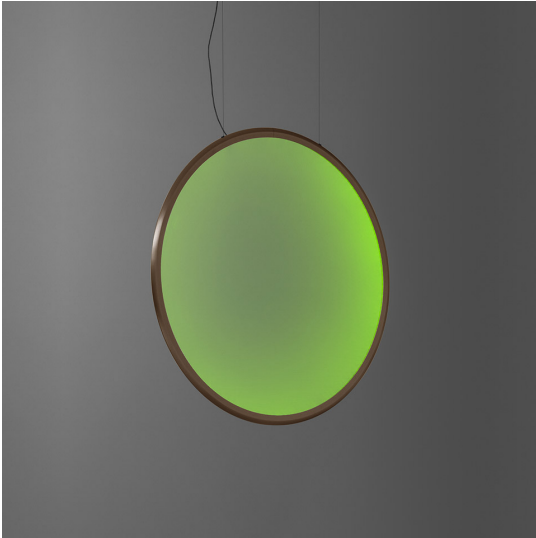

Discovery Vertical 70 - Bronze - RGBW - App Compatible

Ernesto Gismondi

IP20    Dimmerable: 

LUMINAIRE

- Watt: **42W**
- Delivered lumens output: **2471lm**
- Efficiency: **68%**
- Efficacy: **58.83lm/W**
- Dimmable Typology: **APP**

Notes

Respects the UGR workplace standards in any position in which it is installed.
The APP driver can not be controlled by DALI dimming system and viceversa.

DESCRIPTION

Discovery is an unobtrusive, utterly absent and immaterial element. Its volume is only perceived when switched on, thanks to the light that outlines the central emitting surface. The result is a uniform light, ideal for working environments. The company's great optoelectronic skills, combined with a thorough culture of design and with technological know-how, produces a perfectly all-purpose and surprising solution, which translates innovation into emotional perception.

PRODUCT CODE: 1992360APP

FEATURES

- Article Code: **1992360APP**
- Colour: **Bronze**
- Installation: **Suspension**
- Material: **Technopolymer, aluminium**
- Series: **Design Collection**
- Environment: **Indoor**
- design by: **Ernesto Gismondi**

DIMENSIONS

- Width: **cm 1.7**
- Diameter: **cm 70.4**
- Base Length: **cm 40**
- Max Height from ceiling: **cm 210**

Accessories

Device for switching and controlling Artemide App products. Max N.3 inputs for external push buttons. Max 1m distance. Mains power supply required. To be installed inside flush mounting boxes or junction boxes. DV1080APP