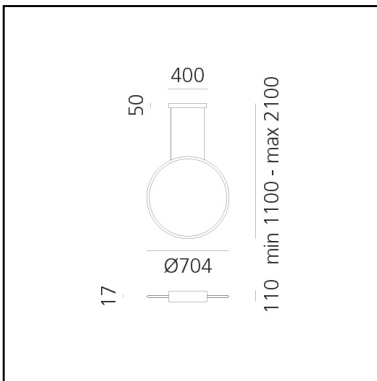

Discovery Vertical 70 - Bronze - RGBW - App Compatible

Ernesto Gismondi

IP20    Dimmerable: 

LUMINAIRE

- Watt: **42W**
- Delivered lumens output: **2471lm**
- Efficiency: **68%**
- Efficacy: **58.83lm/W**
- Dimmable Typology: **APP**

DIMENSIONS

- Width: **cm 1.7**
- Diameter: **cm 70.4**
- Base Length: **cm 40**
- Max Height from ceiling: **cm 210**

Accessories

Device for switching and controlling Artemide App products. Max N.3 inputs for external push buttons. Max 1m distance. Mains power supply required. To be installed inside flush mounting boxes or junction boxes. DV1080APP