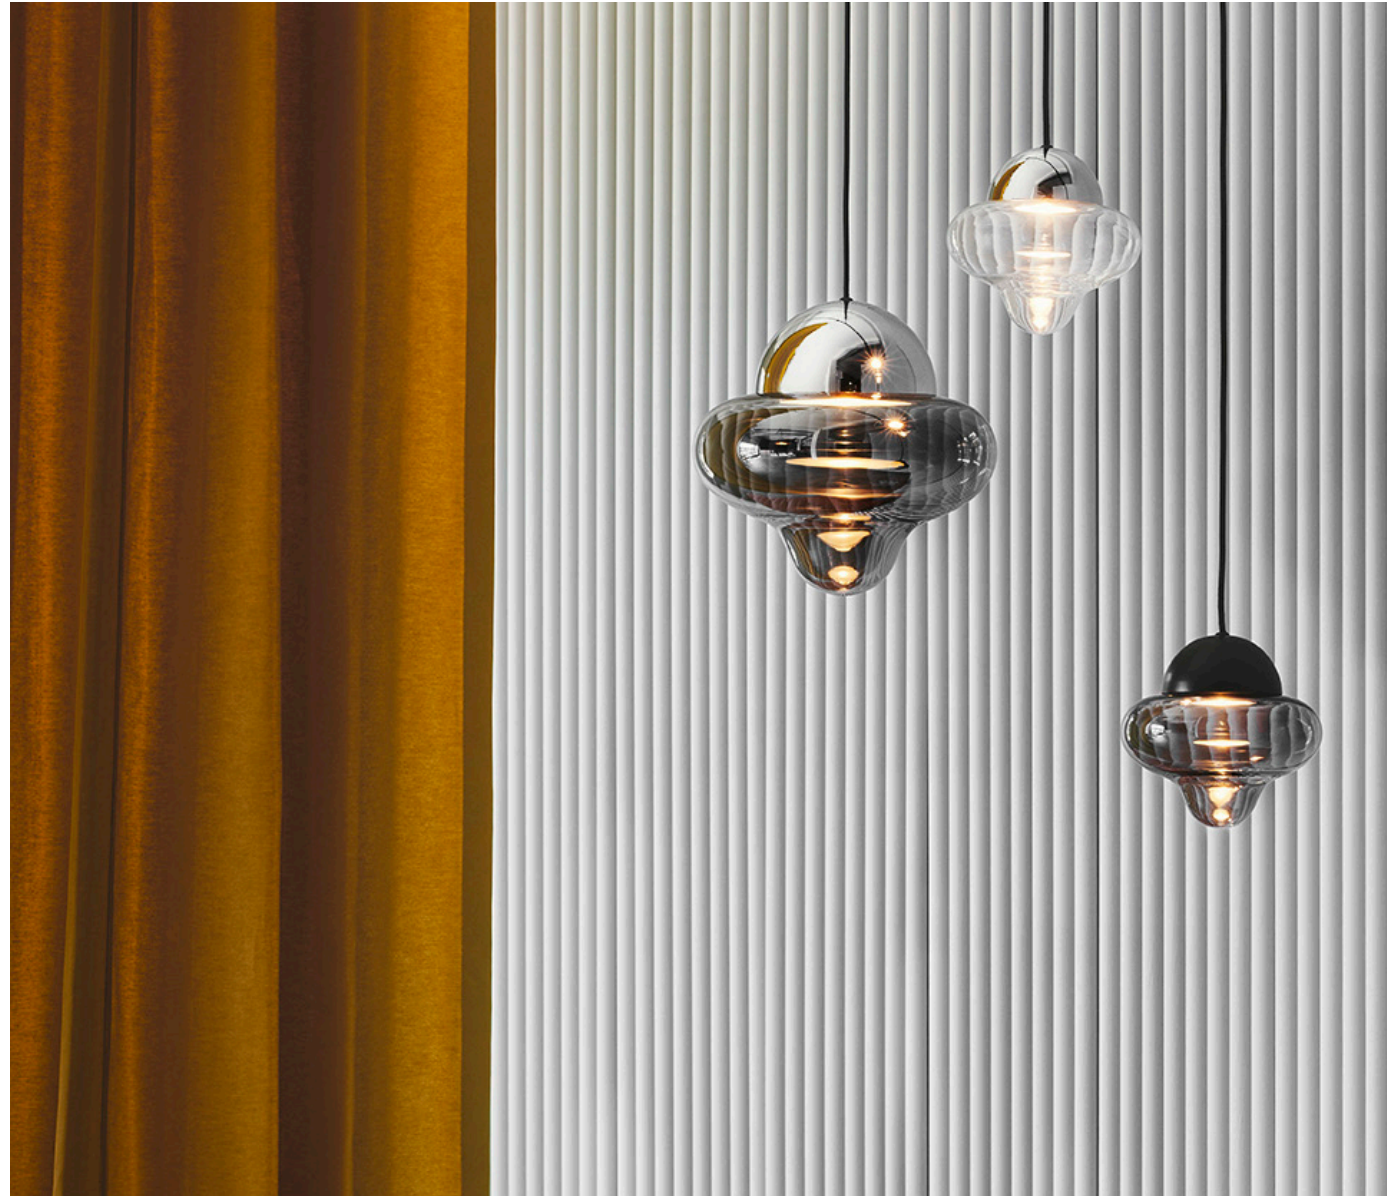

BRING NATURE INDOOR

Nutty is inspired by nature and the fine nuts of the Oaktree - but still with the playful and unique style of Design by Us. The LED-light is indirect and soft like sunlight through the treetops which gives a very pleasant atmosphere and light around the lamp.

Danish Design has a tradition for using the shapes of nature's own wonders - we decided to use the acorn as inspiration for this new lamp. It is a little nutty, and that is why we call this new pendant Nutty.

The pendant collection is available in two sizes, Nutty & Nutty XL. You can mix and match 9 different colour combinations in each size.