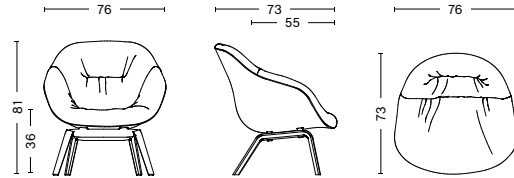

SHELL / Moulded foam with an inside steel construction.

BASE / Plywood legs section connected with solid oak top parts which are glued and fixed with embedded metal brackets.

DIMENSIONS

WIDTH / 76 cm / 29.9"
DEPTH / 73 cm / 28.7"
HEIGHT / 81 cm / 31.9"
SEAT HEIGHT / 36 cm / 14.2"
SEAT DEPTH / 55 cm / 21.7"