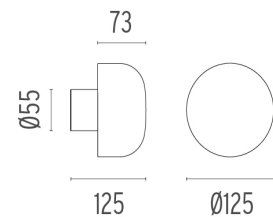

DIMENSIONS