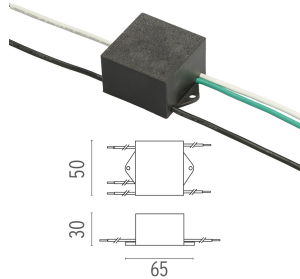

FLOS

BELLHOP WALL

Light distribution	Symmetric
Factory class	Class I
Beam angle	85°
Mounting	Wall surface
Lamps description	Power LED: 8W - 816 lm ≠ FIXT 580 lm - 3000K/CRI 80 - 220-240V
Environment	Outdoor
Technical description	Wall light version of the Bellhop Outdoor Collection for diffuse light, made of extruded and die-cast aluminium or stainless steel.

Bellhop Wall

designed by Edward Barber and Jay Osgerby

220/240V power supply Integrated. Direct wall attachment. Each luminaire is equipped with a segment of 20 cm cable for connection inside the luminaire body. Suggested connection with 2 way terminal block 3 phases IP68, to be ordered separately. Version 110V upon request.

- F003C3IA001 White
- F003C3IA006 Grey
- F003C3IA033 Anthracite
- F003C3IA030 Black
- F003C3IA018 Deep Brown
- F003C3IA005 Stainless Steel

DIMENSIONS

CERTIFICATIONS

FLOS

Bellhop Wall . Accessories

Electrical

F990C00A000

2 way terminal block 3 poles IP68

7-12 mm cables

F990E00A000

Surge protection device

Surge protection device. 275Vac. Maximum discharge current 10kA (8/20us). Maximum operating current 5A. Suitable for series connection. IP66.