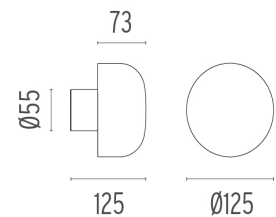

DIMENSIONS