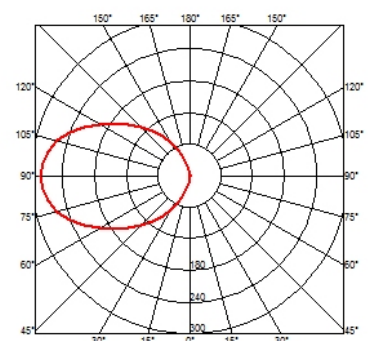

CERTIFICATIONS