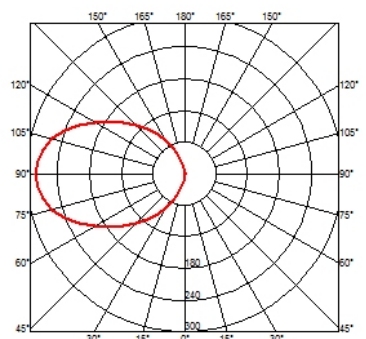

CERTIFICATIONS